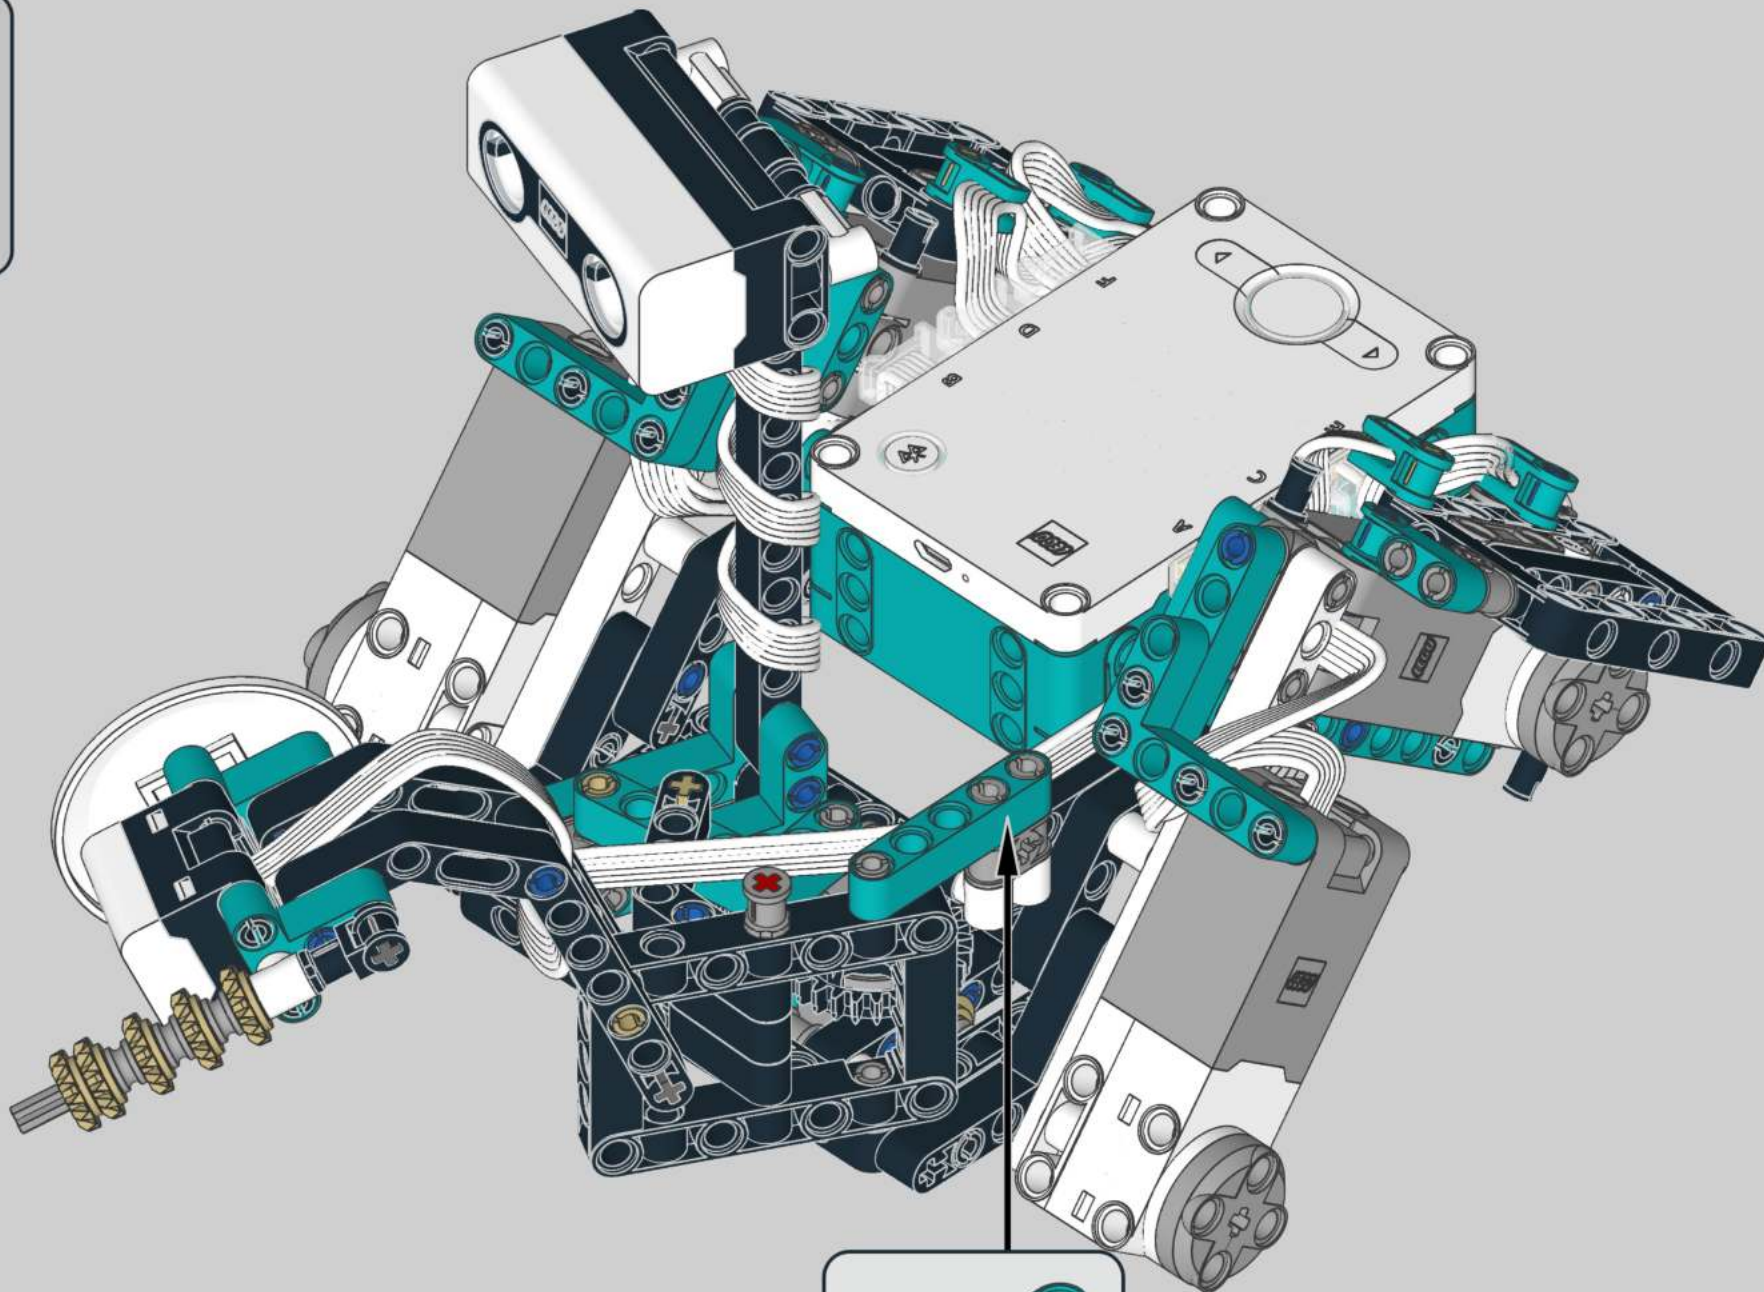

8

13

1x

11

1x

2x

1x

A parts list for step 11. It includes a blue pin (1x), two grey pins (2x), and one black Technic beam with 10 holes (1x). The number 11 is in a box in the top right corner.

13

1x

15

1x

15

8x

1x

13