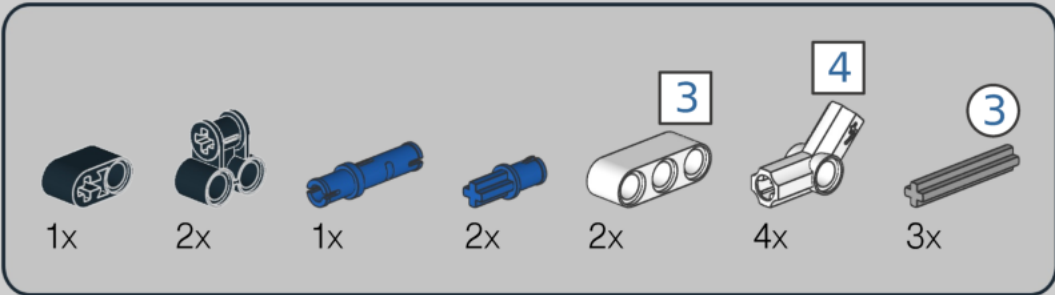

8

13

1x

11

1x

2x

1x

A parts list for step 11. It includes a blue pin (1x), two grey pins (2x), and one black Technic beam with 10 holes (1x). The number 11 is in a box in the top right corner.