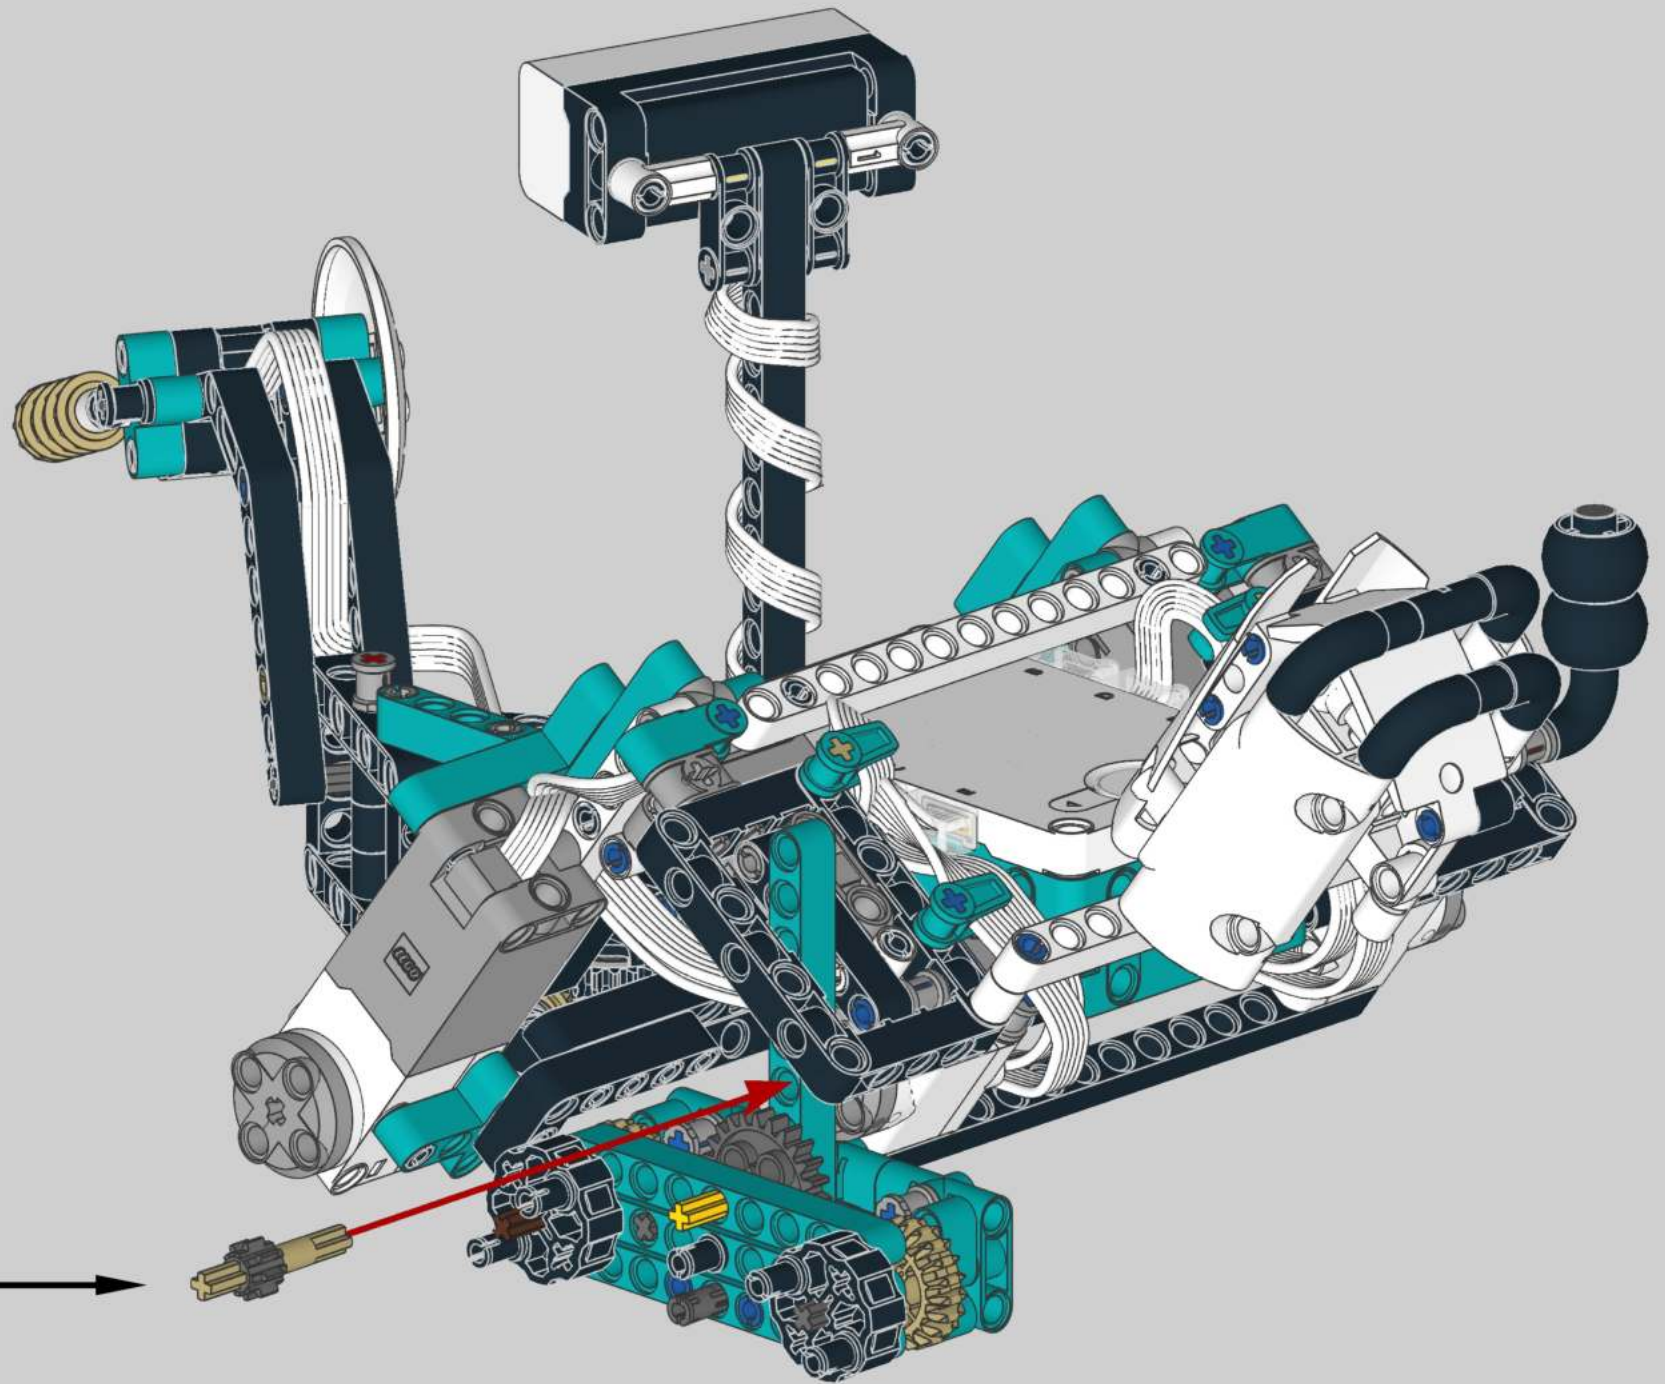

8

13

1x

11

1x

2x

1x

A parts list for step 11. It includes a blue pin (1x), two grey pins (2x), and one black Technic beam with 10 holes (1x). The number 11 is in a box in the top right corner.

1x

9

1x

2x

x2

x2

1x  4
1x 

x2