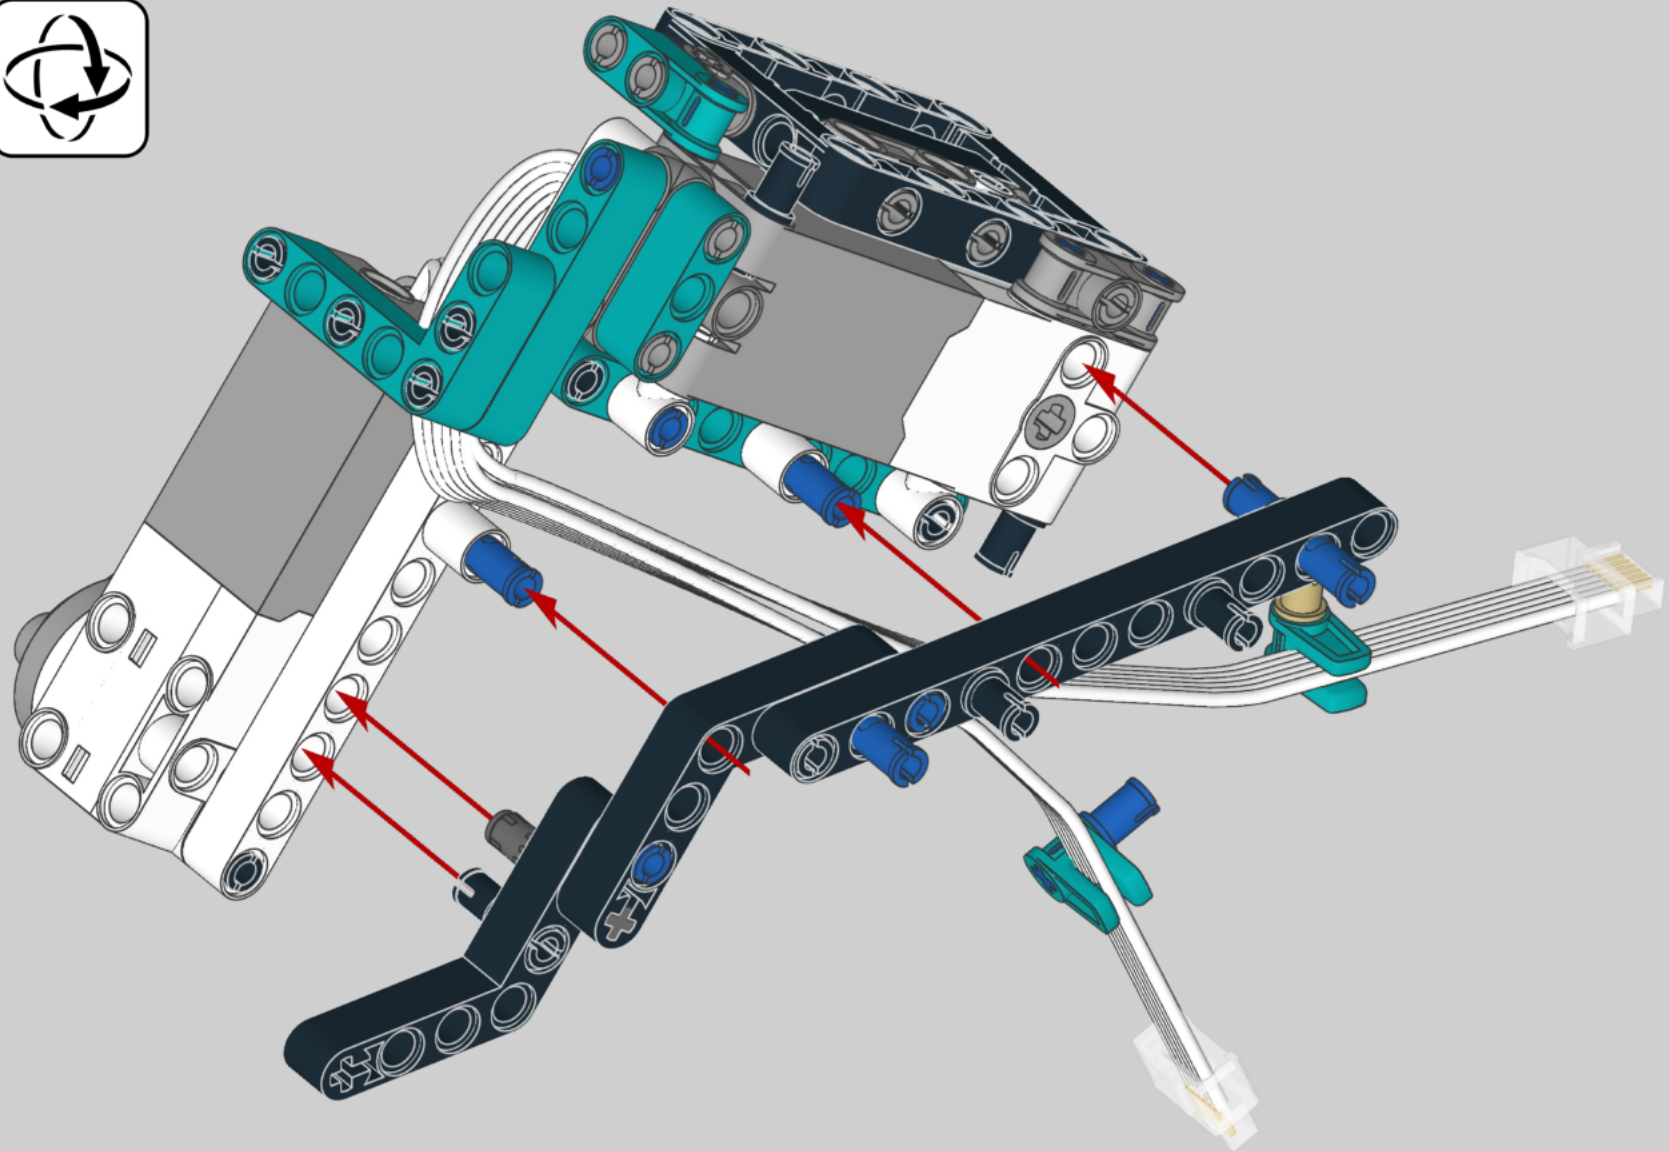

8

13

1x

11

1x

2x

1x

A parts list for step 11. It includes a blue pin (1x), two grey pins (2x), and one black Technic beam with 10 holes (1x). The number 11 is in a box in the top right corner.

13

1x

15

1x

15

8x

1x

13