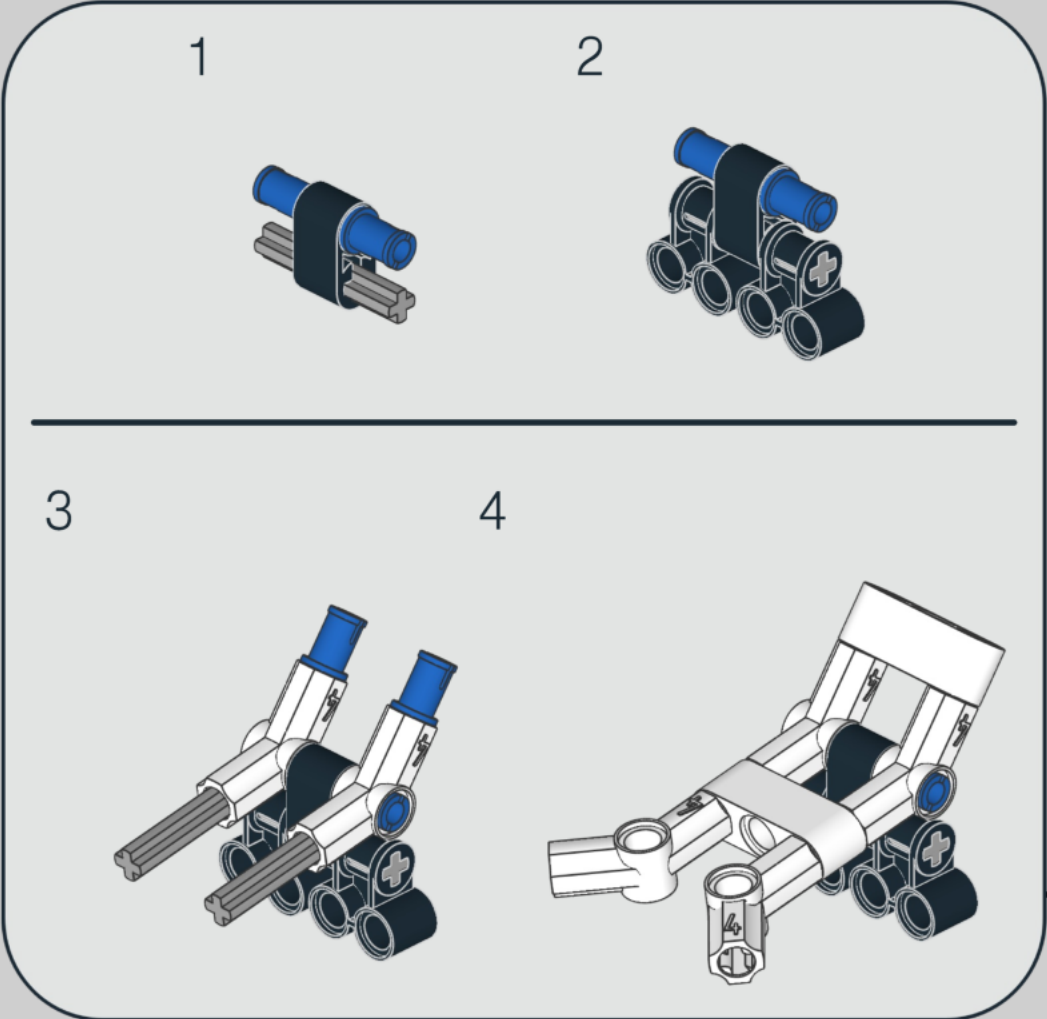

8

13

1x

11

1x

2x

1x

A parts list for step 11. It includes a blue pin (1x), two grey pins (2x), and one black Technic beam with 10 holes (1x). The number 11 is in a box in the top right corner.