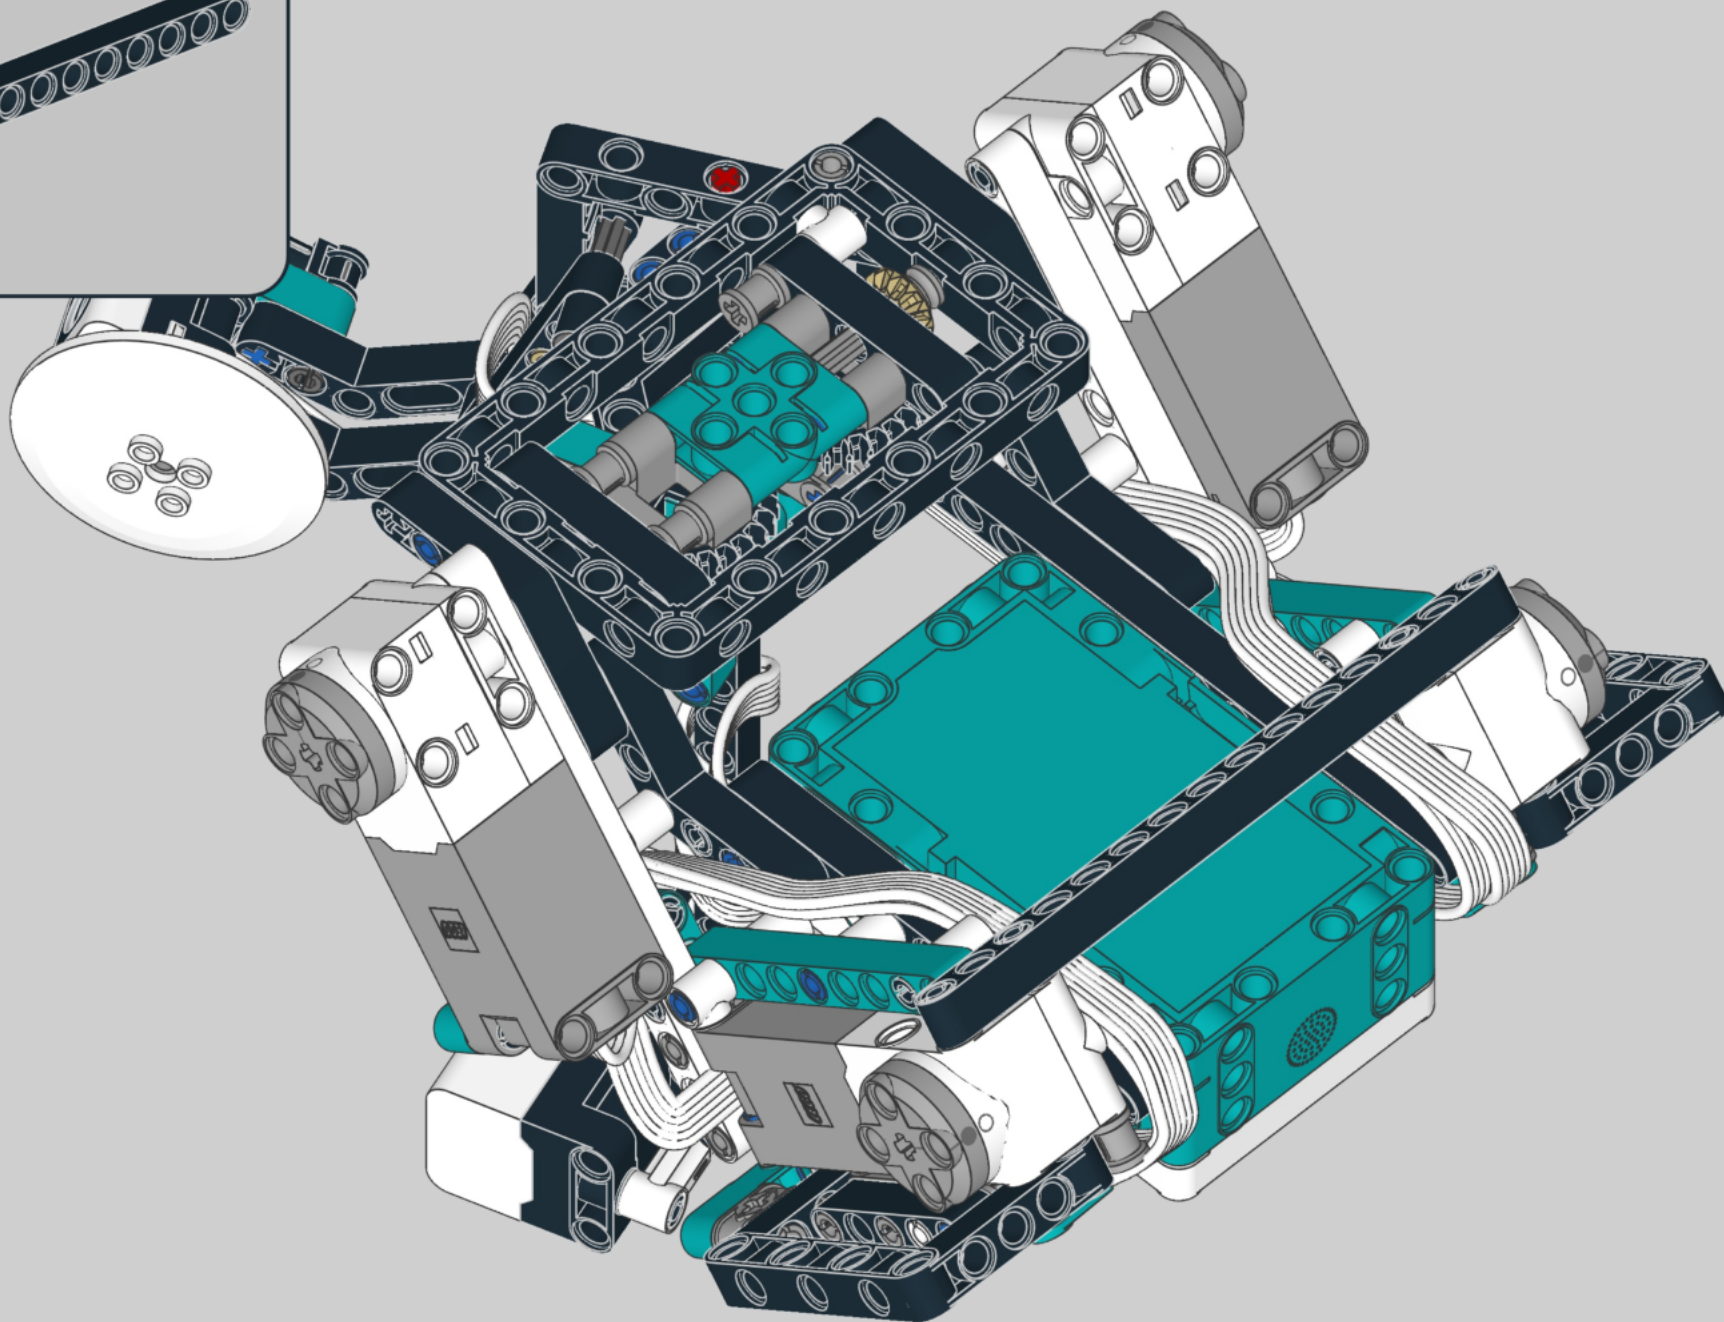

8

13

1x

11

1x

2x

1x

A parts list for step 11. It includes a blue pin (1x), two grey pins (2x), and one black Technic beam with 10 holes (1x). The number 11 is in a box in the top right corner.

13

1x

15

1x

15

8x

1x

13

2x

1x

1	3
	
1x	1x
	
2x	2x

1	2	3
		

9

1x

2x

9