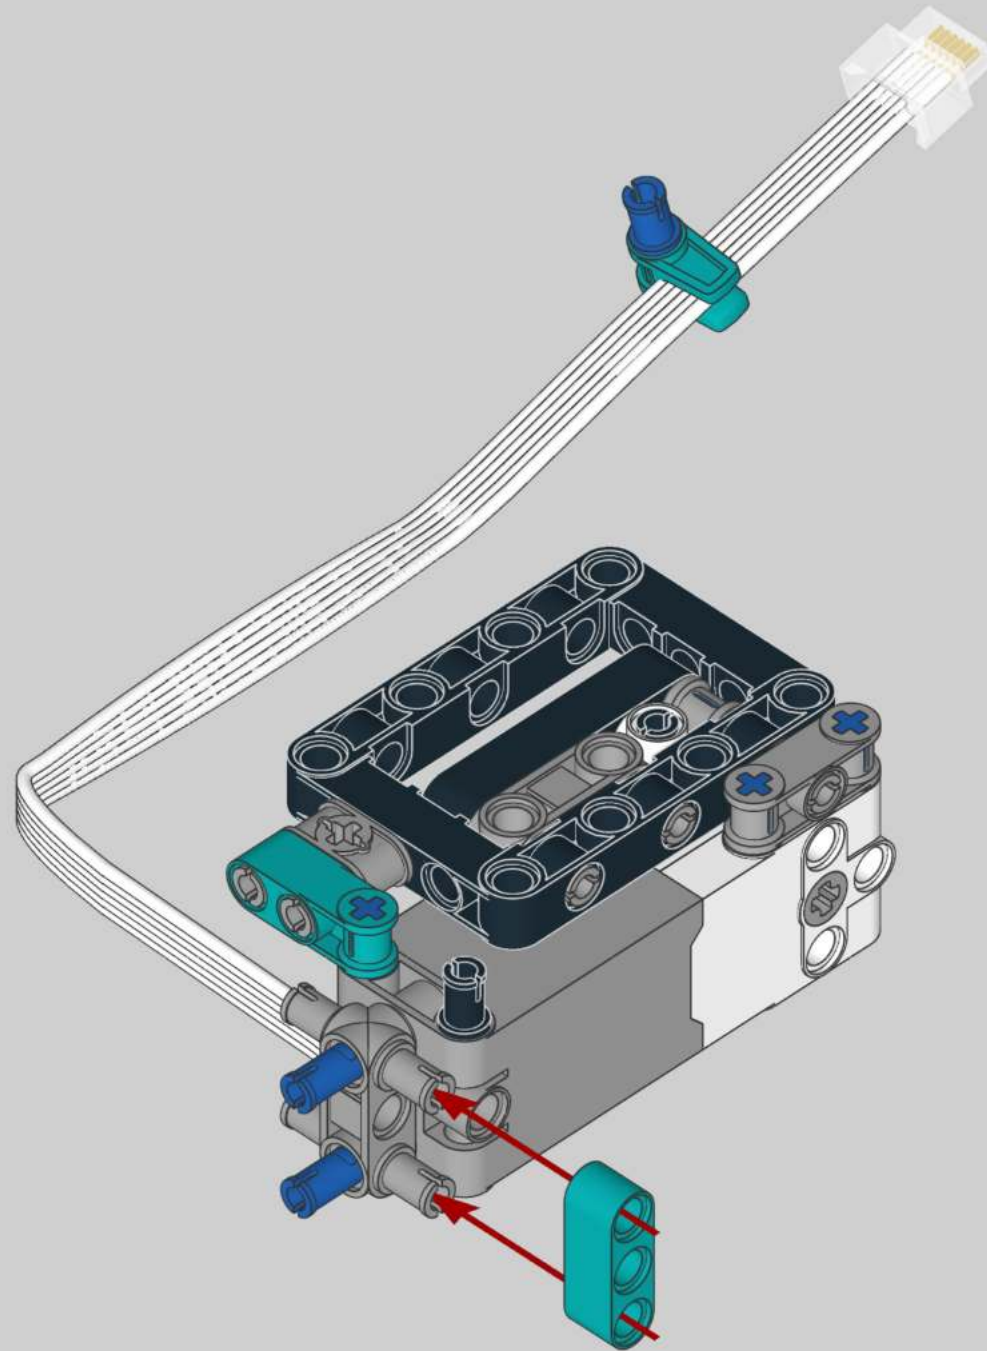

8

13

1x

11

1x

2x

1x

A parts list for step 11. It includes a blue pin (1x), two grey pins (2x), and one black Technic beam with 10 holes (1x). The number 11 is in a box in the top right corner.