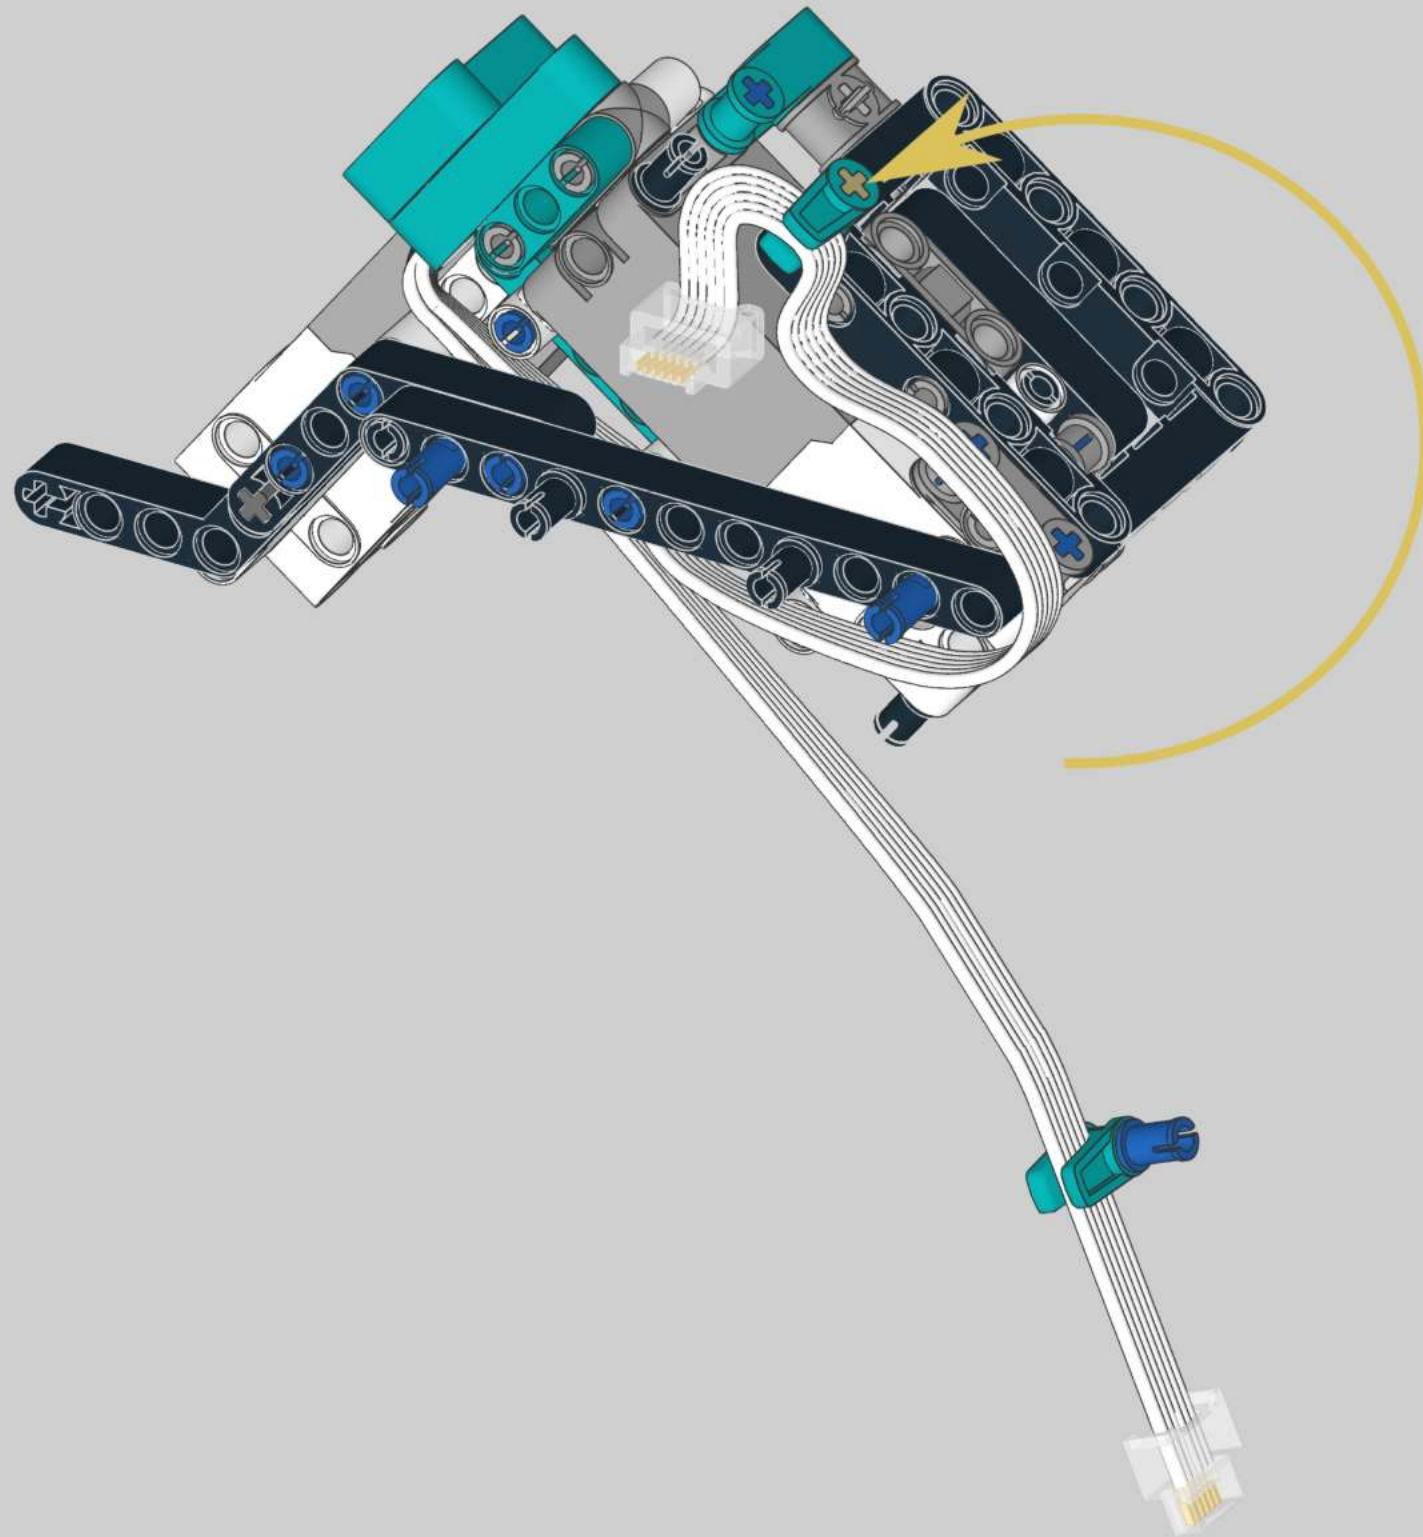

8

13

1x

11

1x

2x

1x

A parts list for step 11. It includes a blue pin (1x), two grey pins (2x), and one black Technic beam with 10 holes (1x). The number 11 is in a box in the top right corner.

13

1x

15

1x

15

8x

1x

13

2x

1x

1	3
	
1x	1x
	
2x	2x

1	2	3
		

9

1x

2x

9