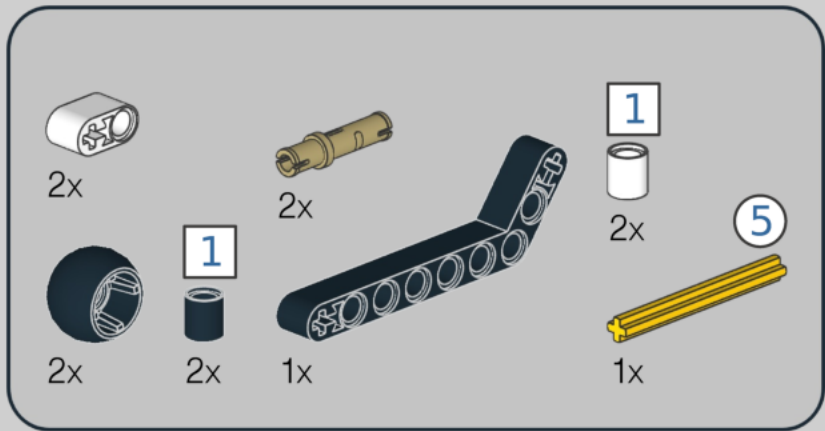

8

13

1x

11

1x

2x

1x

A parts list for step 11. It includes a blue pin (1x), two grey pins (2x), and one black Technic beam with 10 holes (1x). The number 11 is in a box in the top right corner.