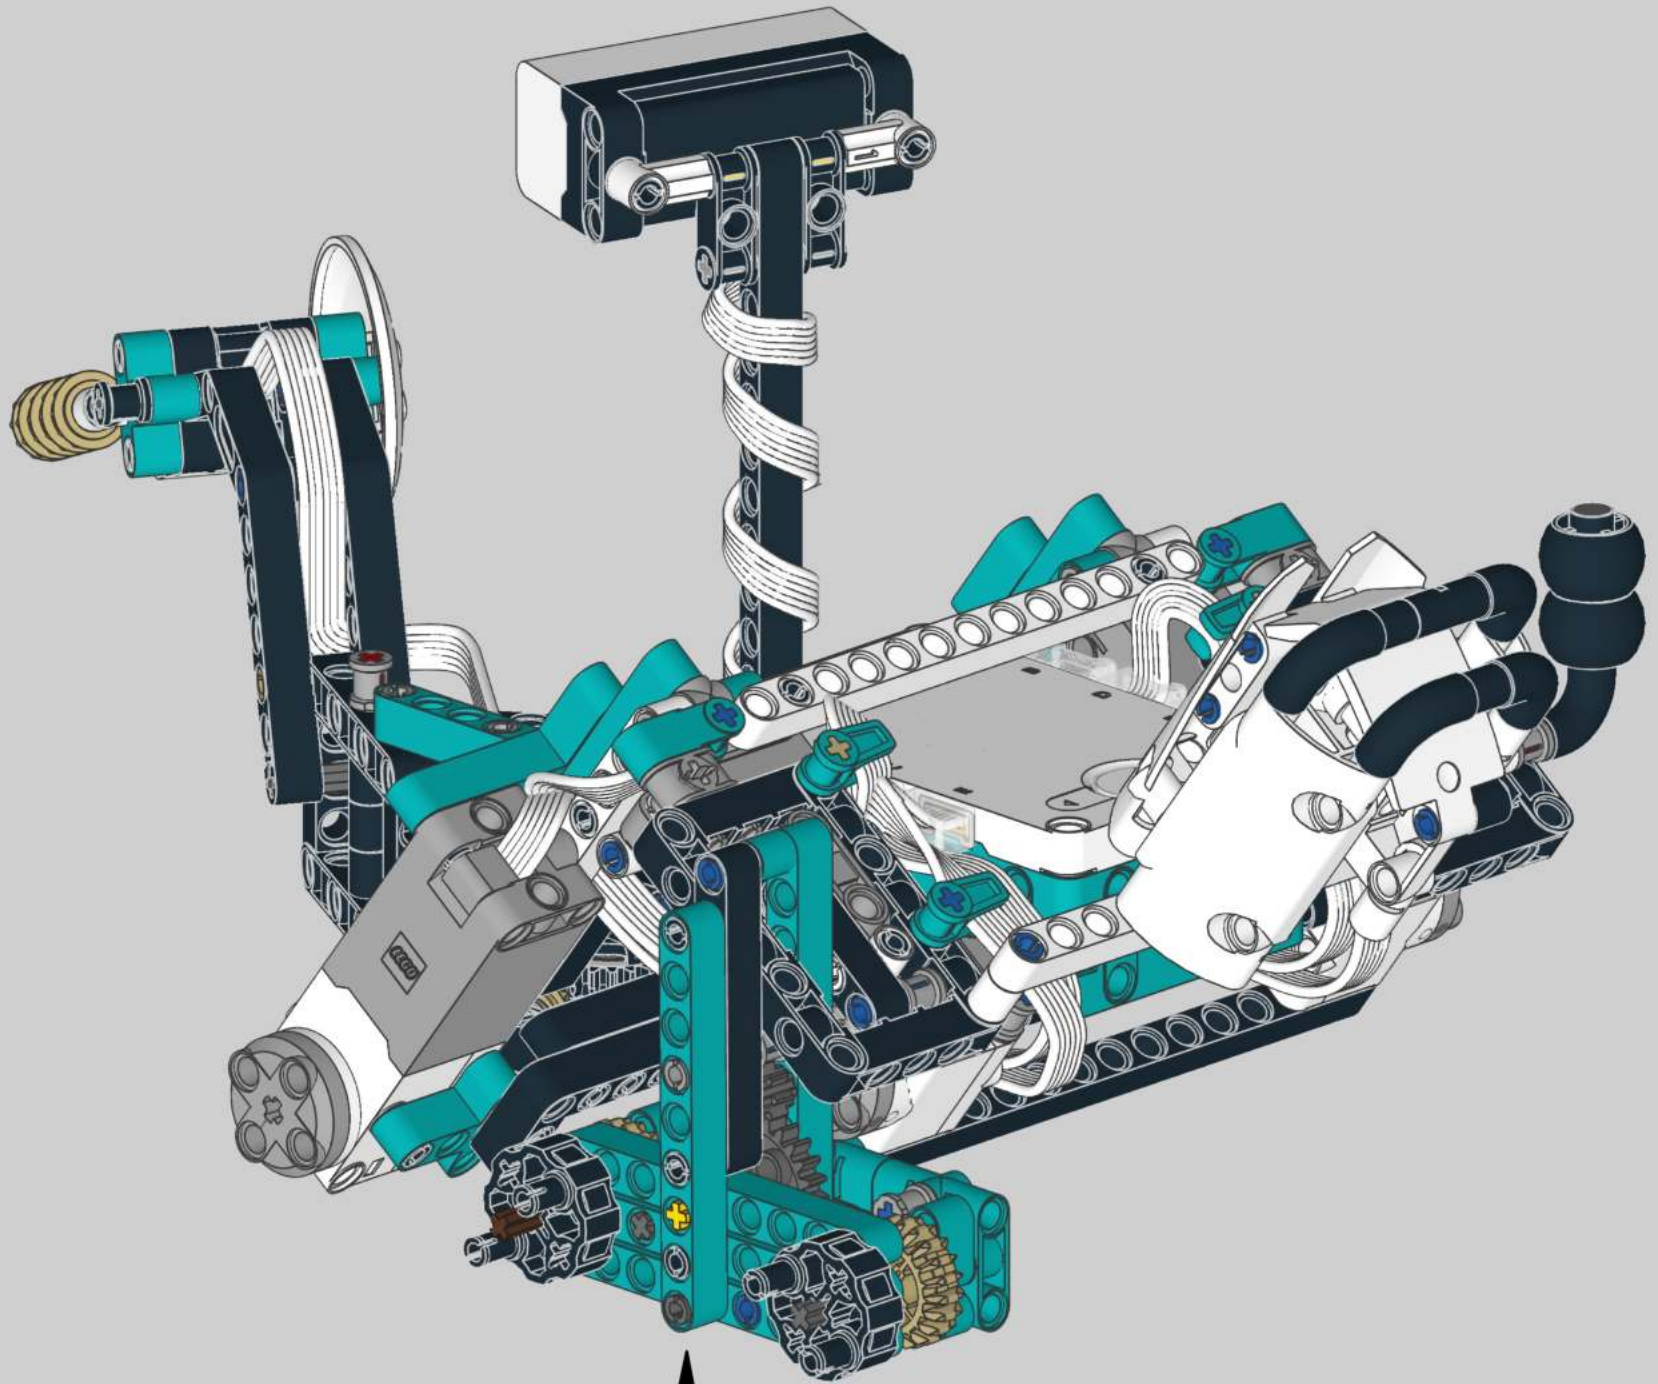

8

13

1x

11

1x

2x

1x

A parts list for step 11. It includes a blue pin (1x), two grey pins (2x), and one black Technic beam with 10 holes (1x). The number 11 is in a box in the top right corner.

1x

9

1x

2x

x2

x2

1x  4
1x 

x2