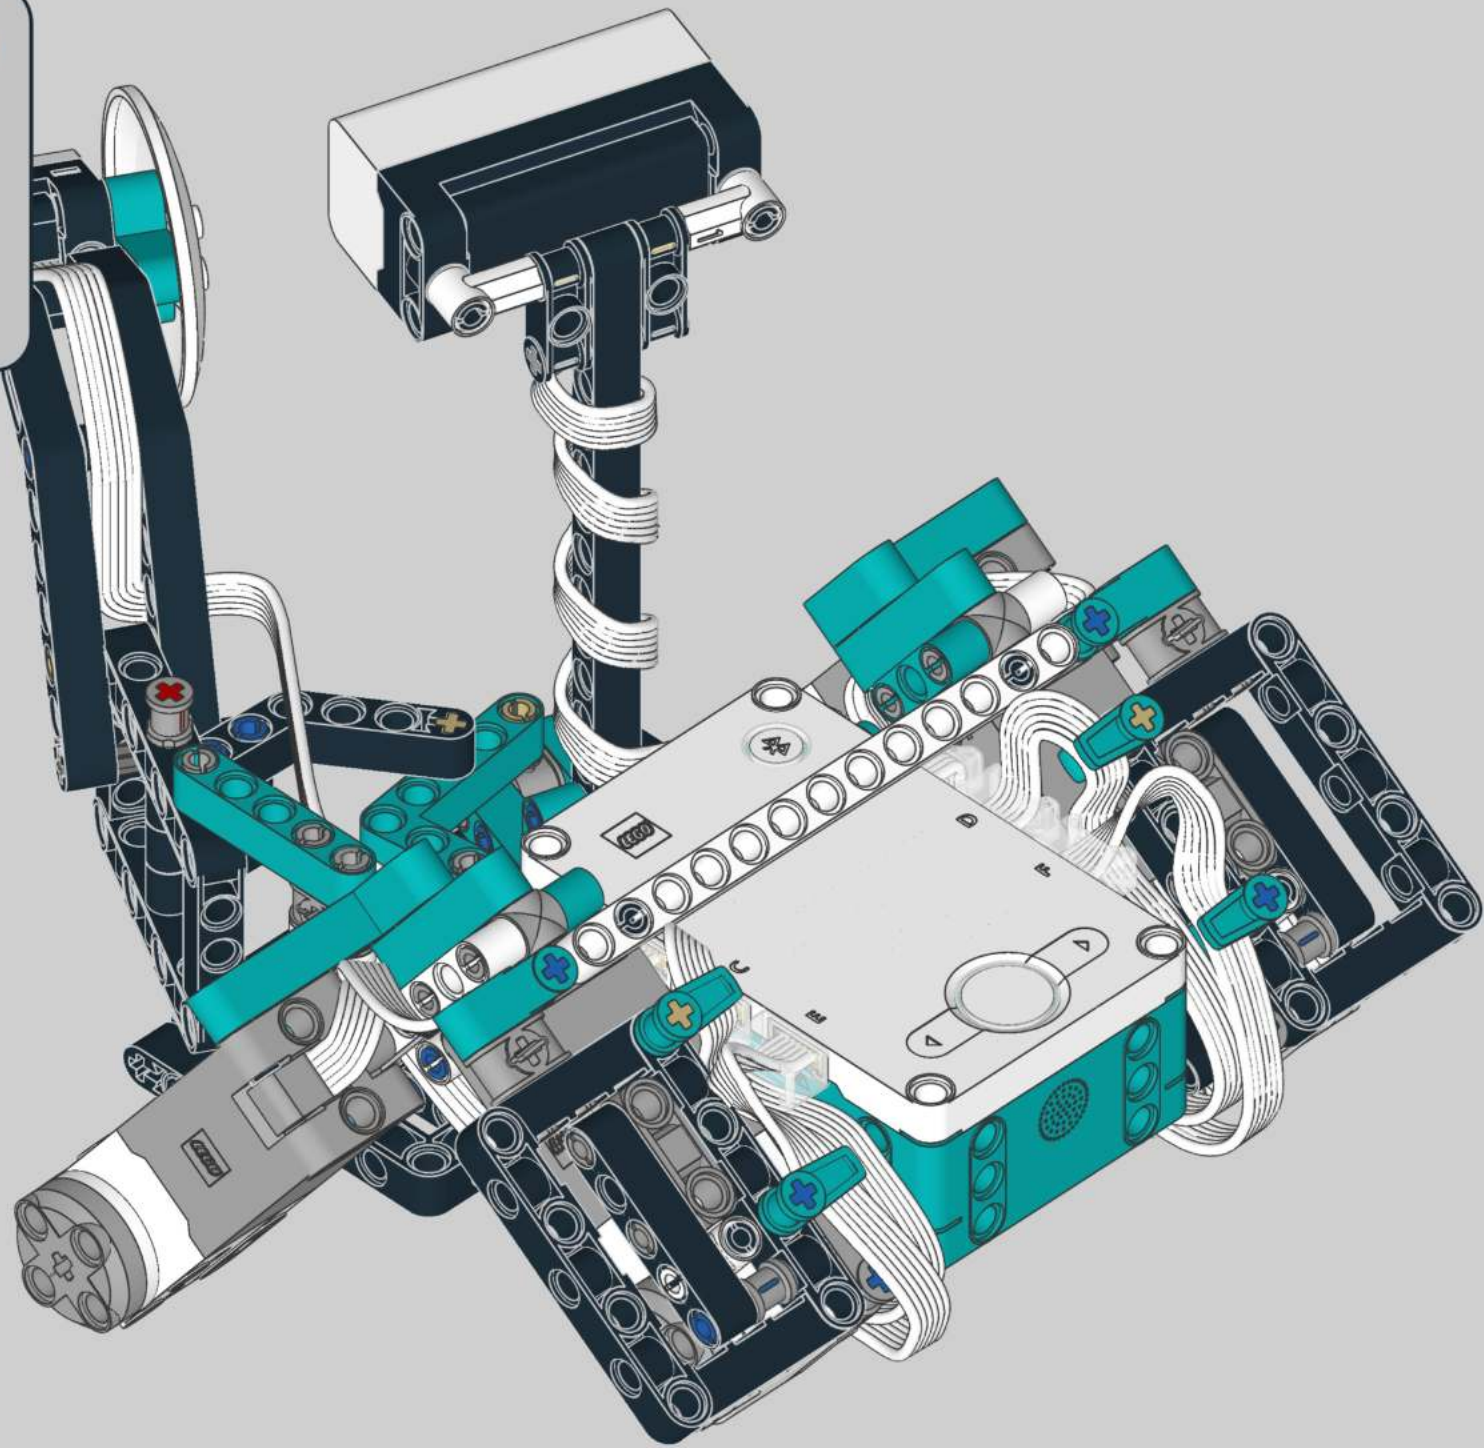

8

13

1x

11

1x

2x

1x

A parts list for step 11. It includes a blue pin (1x), two grey pins (2x), and one black Technic beam with 10 holes (1x). The number 11 is in a box in the top right corner.

13

1x

15

1x

15

8x

1x

13

2x

1x

1	3
	
1x	1x
	
2x	2x

1	2	3
		

9

1x

2x

9