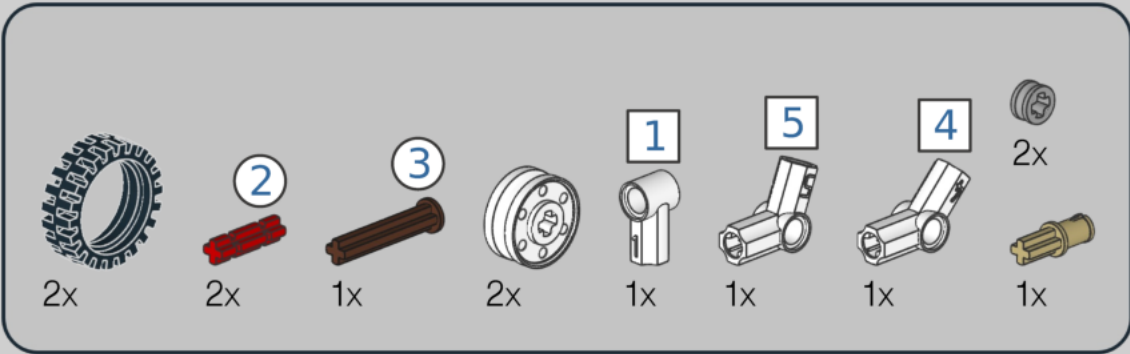

8

13

1x

11

1x

2x

1x

A parts list for step 11. It includes a blue pin (1x), two grey pins (2x), and one black Technic beam with 10 holes (1x). The number 11 is in a box in the top right corner.