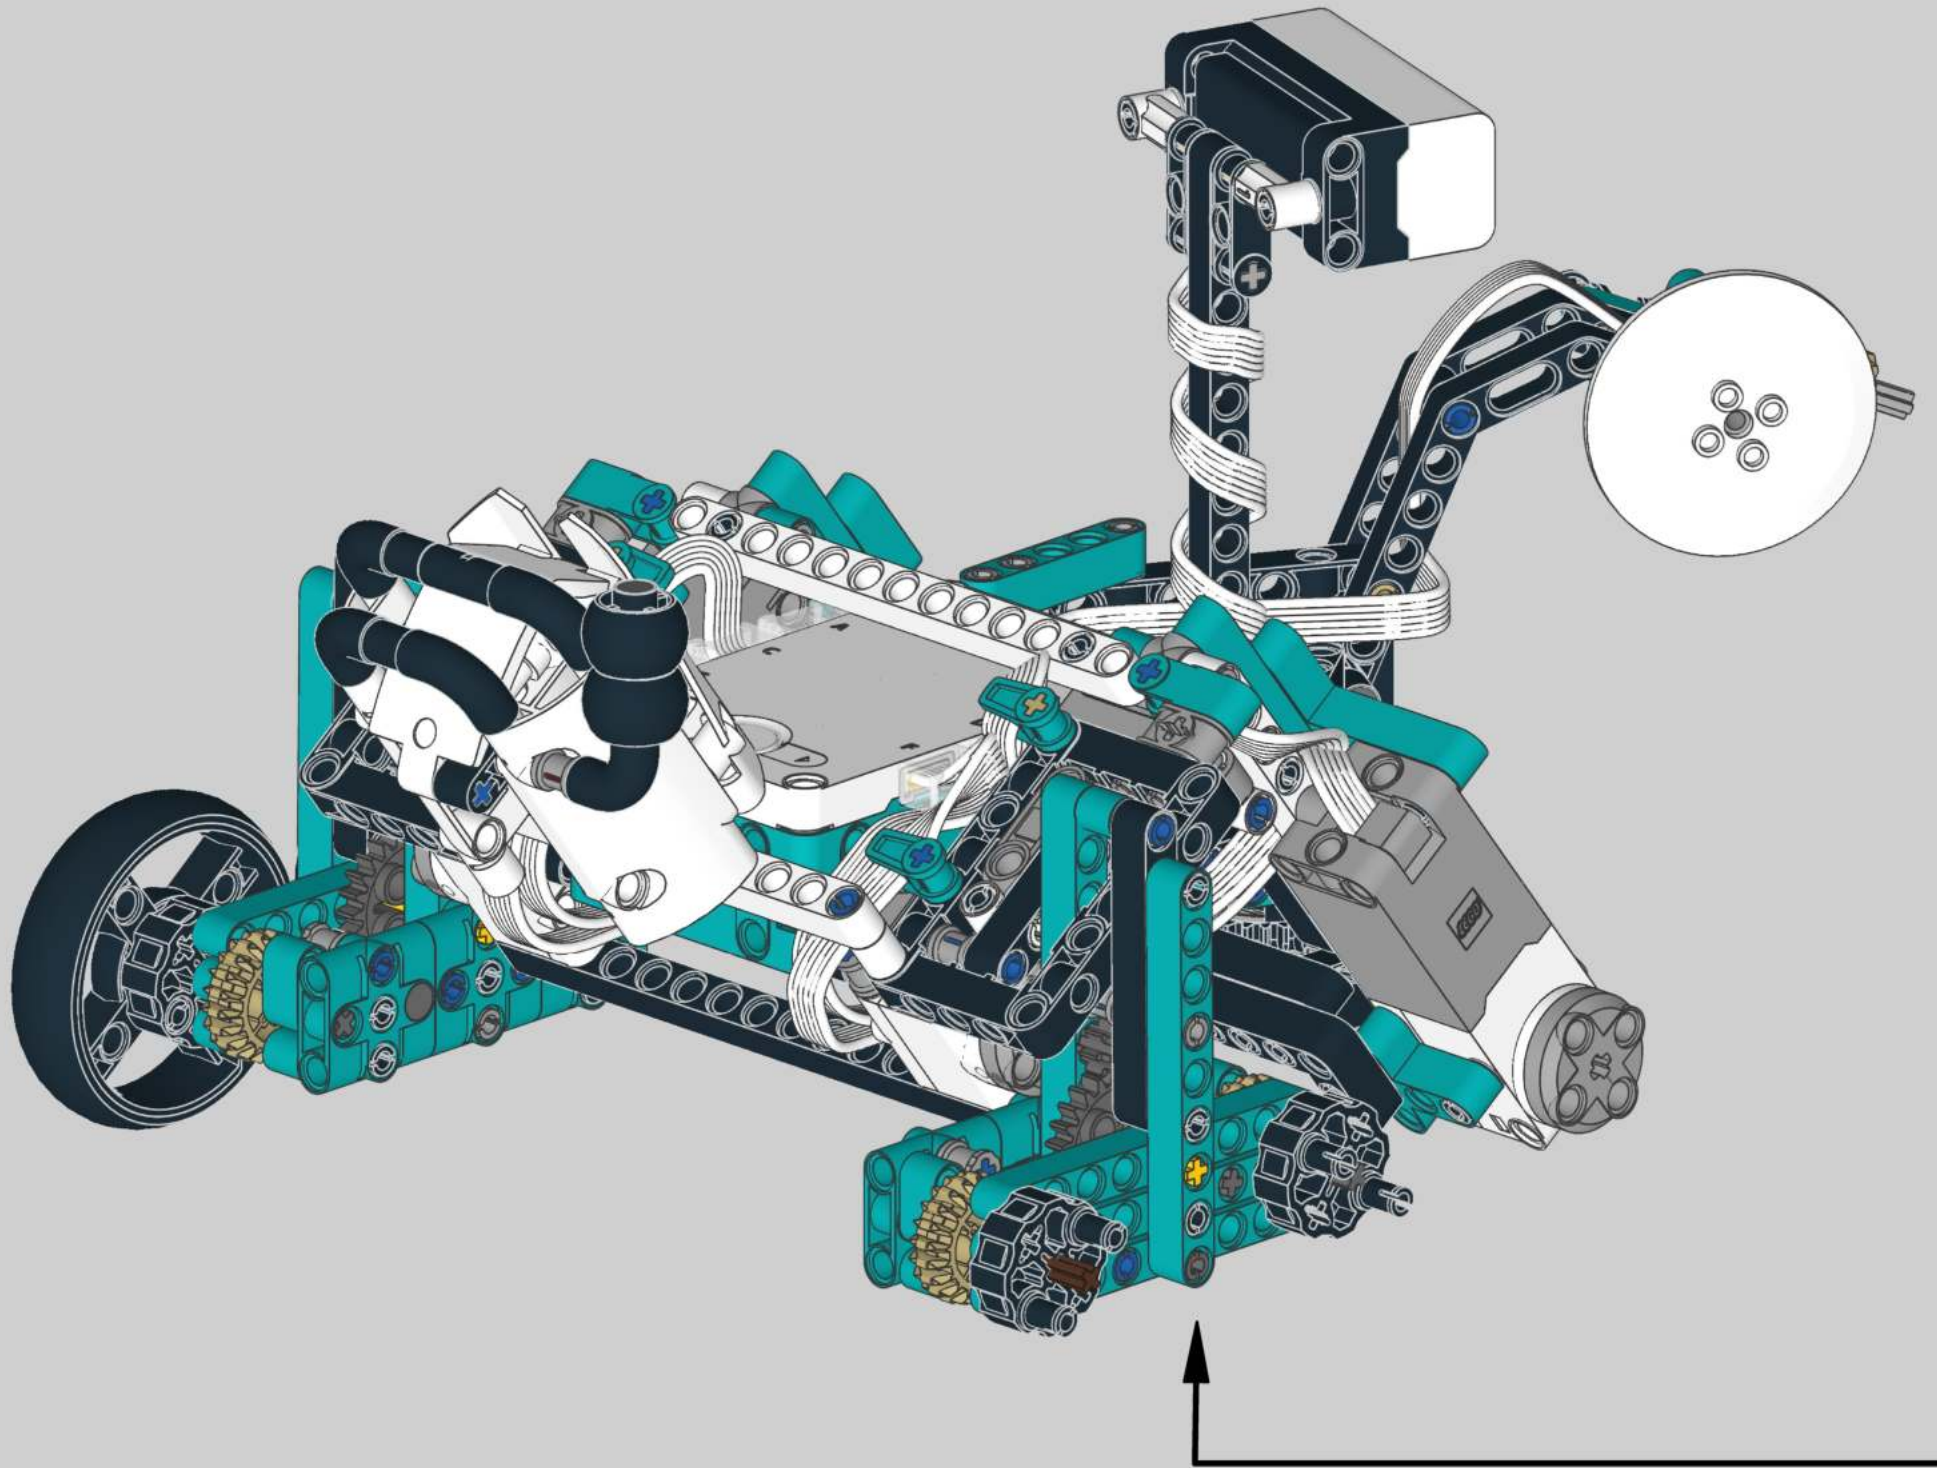

8

13

1x

11

1x

2x

1x

A parts list for step 11. It includes a blue pin (1x), two grey pins (2x), and one black Technic beam with 10 holes (1x). The number 11 is in a box in the top right corner.

1x

9

1x

2x

x2

x2

1x  4
1x 

x2