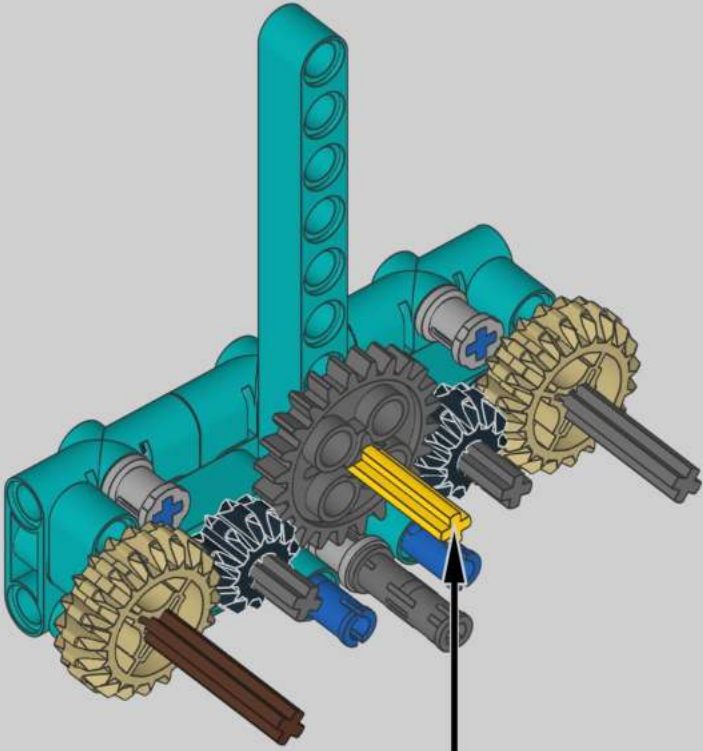

8

13

1x

11

1x

2x

1x

A parts list for step 11. It includes a blue pin (1x), two grey pins (2x), and one black Technic beam with 10 holes (1x). The number 11 is in a box in the top right corner.

2x

1x

1	3
	
1x	1x
	
2x	2x

1	2	3
		

9

1x

2x

9

1x

9

1x

2x

x2

x2

1x  4
1x 

x2