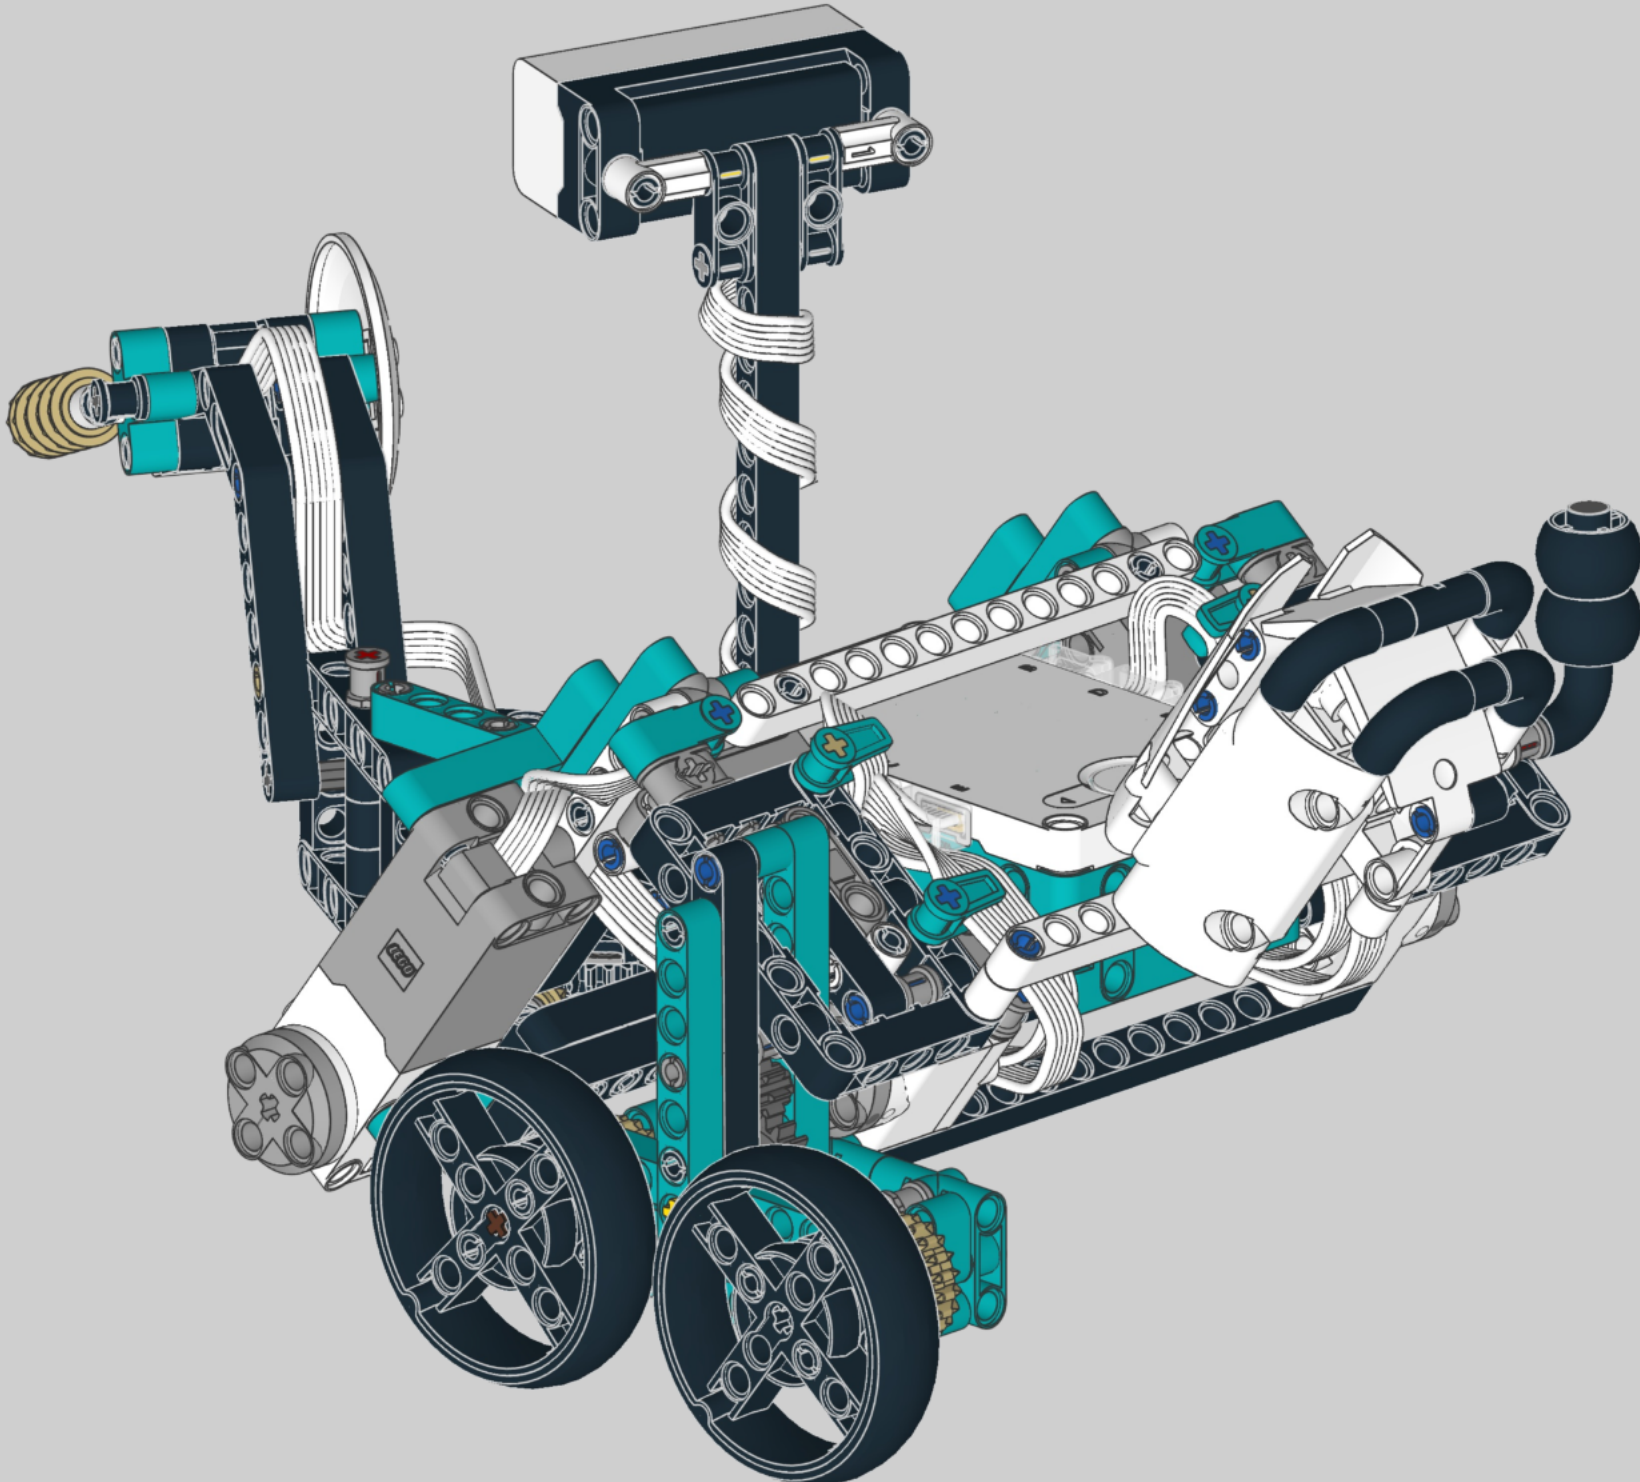

8

13

1x

11

1x

2x

1x

A parts list for step 11. It includes a blue pin (1x), two grey pins (2x), and one black Technic beam with 10 holes (1x). The number 11 is in a box in the top right corner.

1x

9

1x

2x

x2

x2

1x  4
1x 

x2