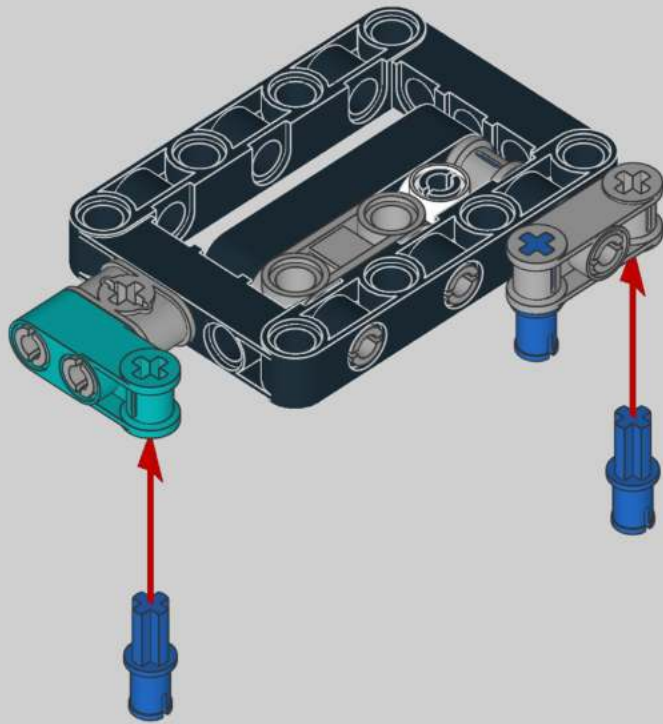

8

13

1x

11

1x

2x

1x

A parts list for step 11. It includes a blue pin (1x), two grey pins (2x), and one black Technic beam with 10 holes (1x). The number 11 is in a box in the top right corner.