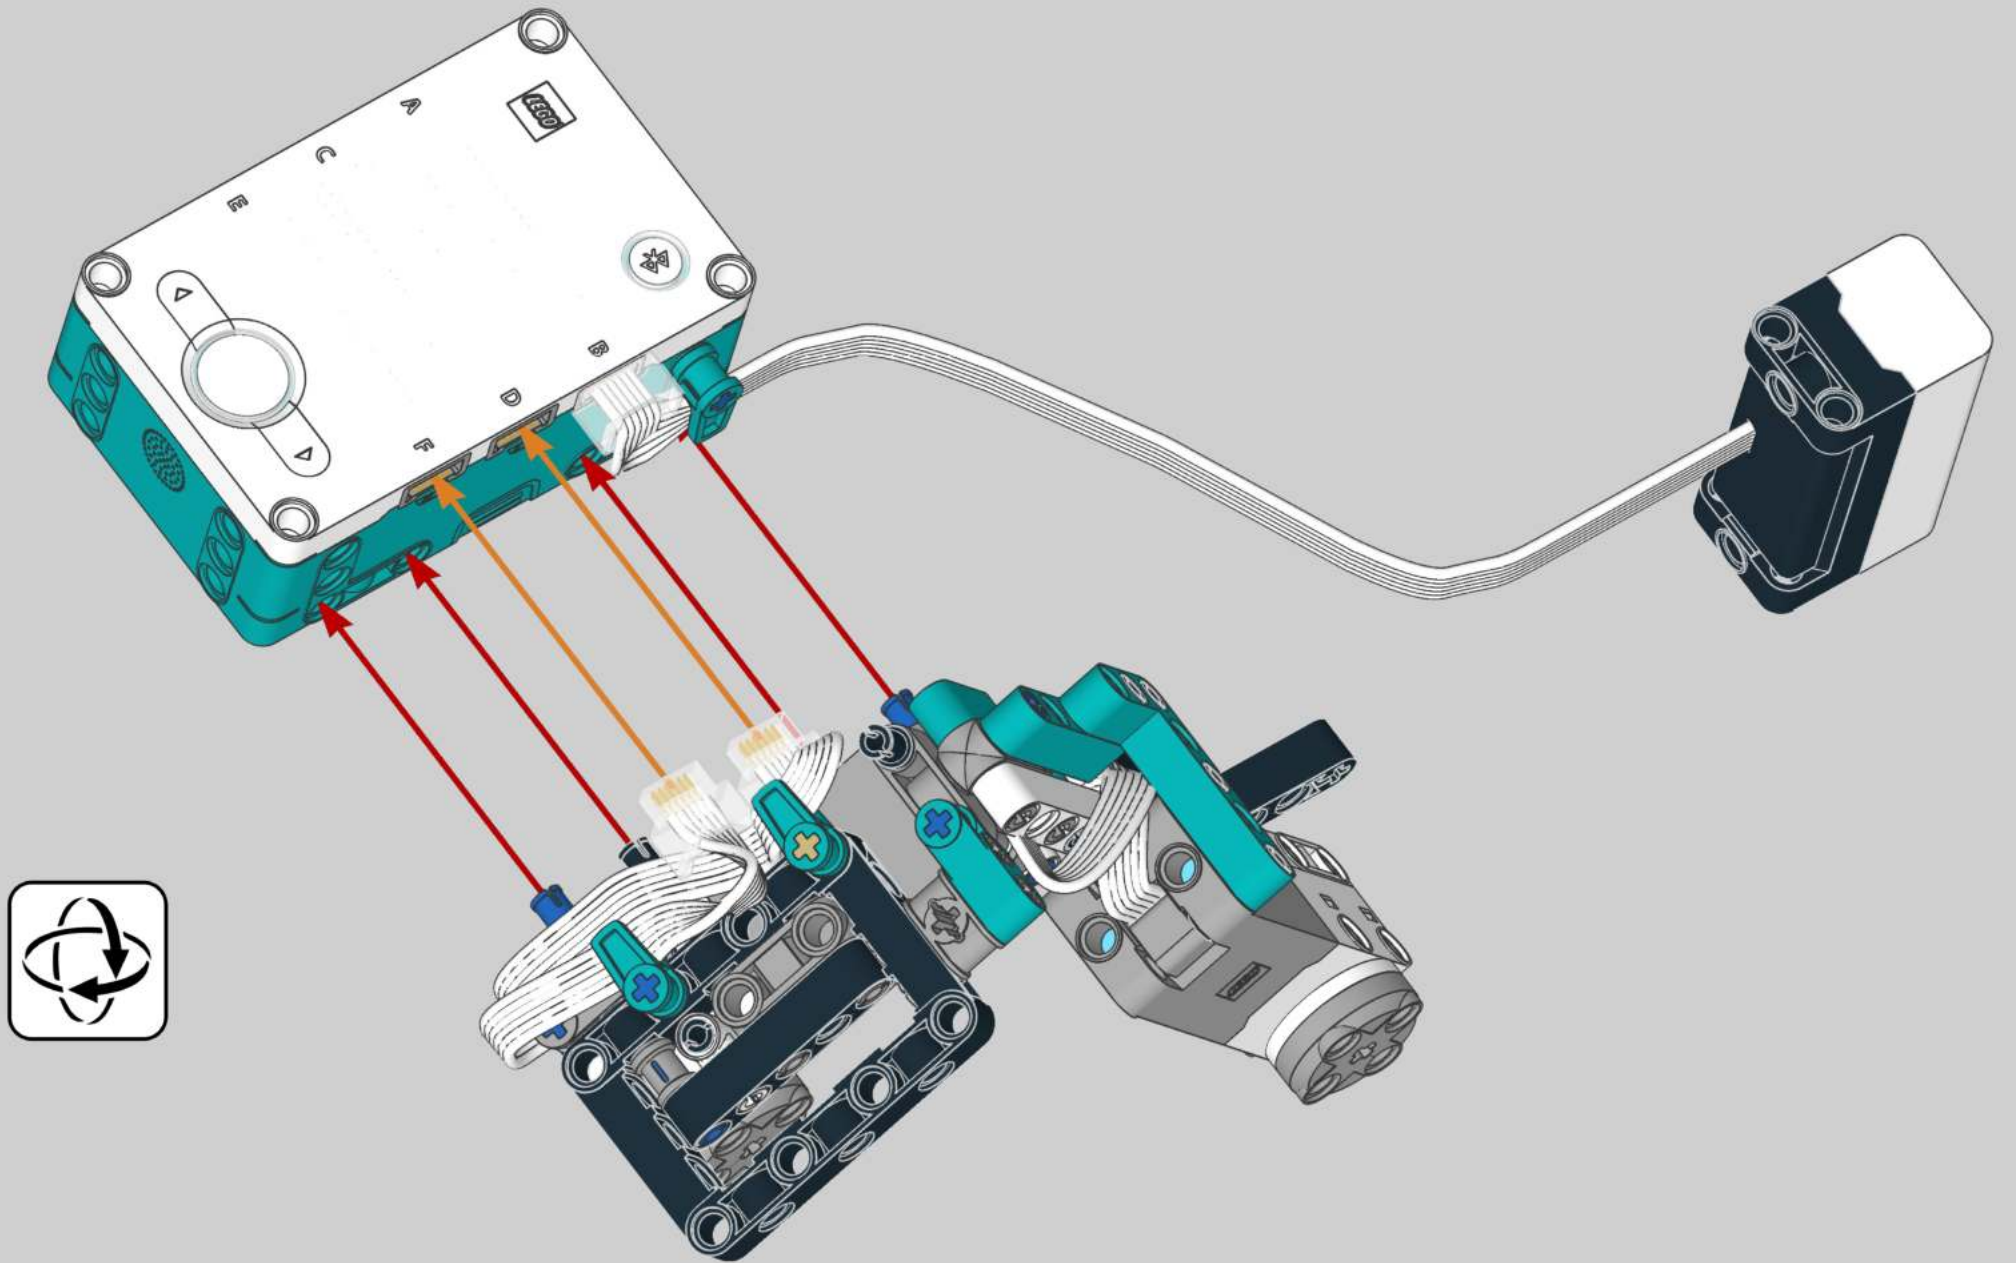

8

13

1x

11

1x

2x

1x

A parts list for step 11. It includes a blue pin (1x), two grey pins (2x), and one black Technic beam with 10 holes (1x). The number 11 is in a box in the top right corner.