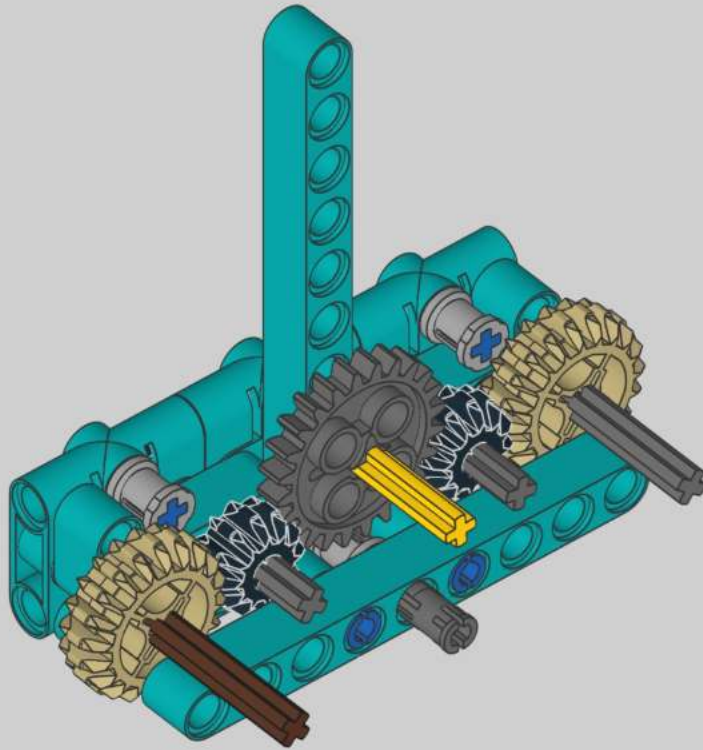

8

13

1x

11

1x

2x

1x

A parts list for step 11. It includes a blue pin (1x), two grey pins (2x), and one black Technic beam with 10 holes (1x). The number 11 is in a box in the top right corner.

2x

1x

1	3
	
1x	1x
	
2x	2x

1	2	3
		

9

1x

2x

9

1x

9

1x

2x

x2

x2

1x  4
1x 

x2