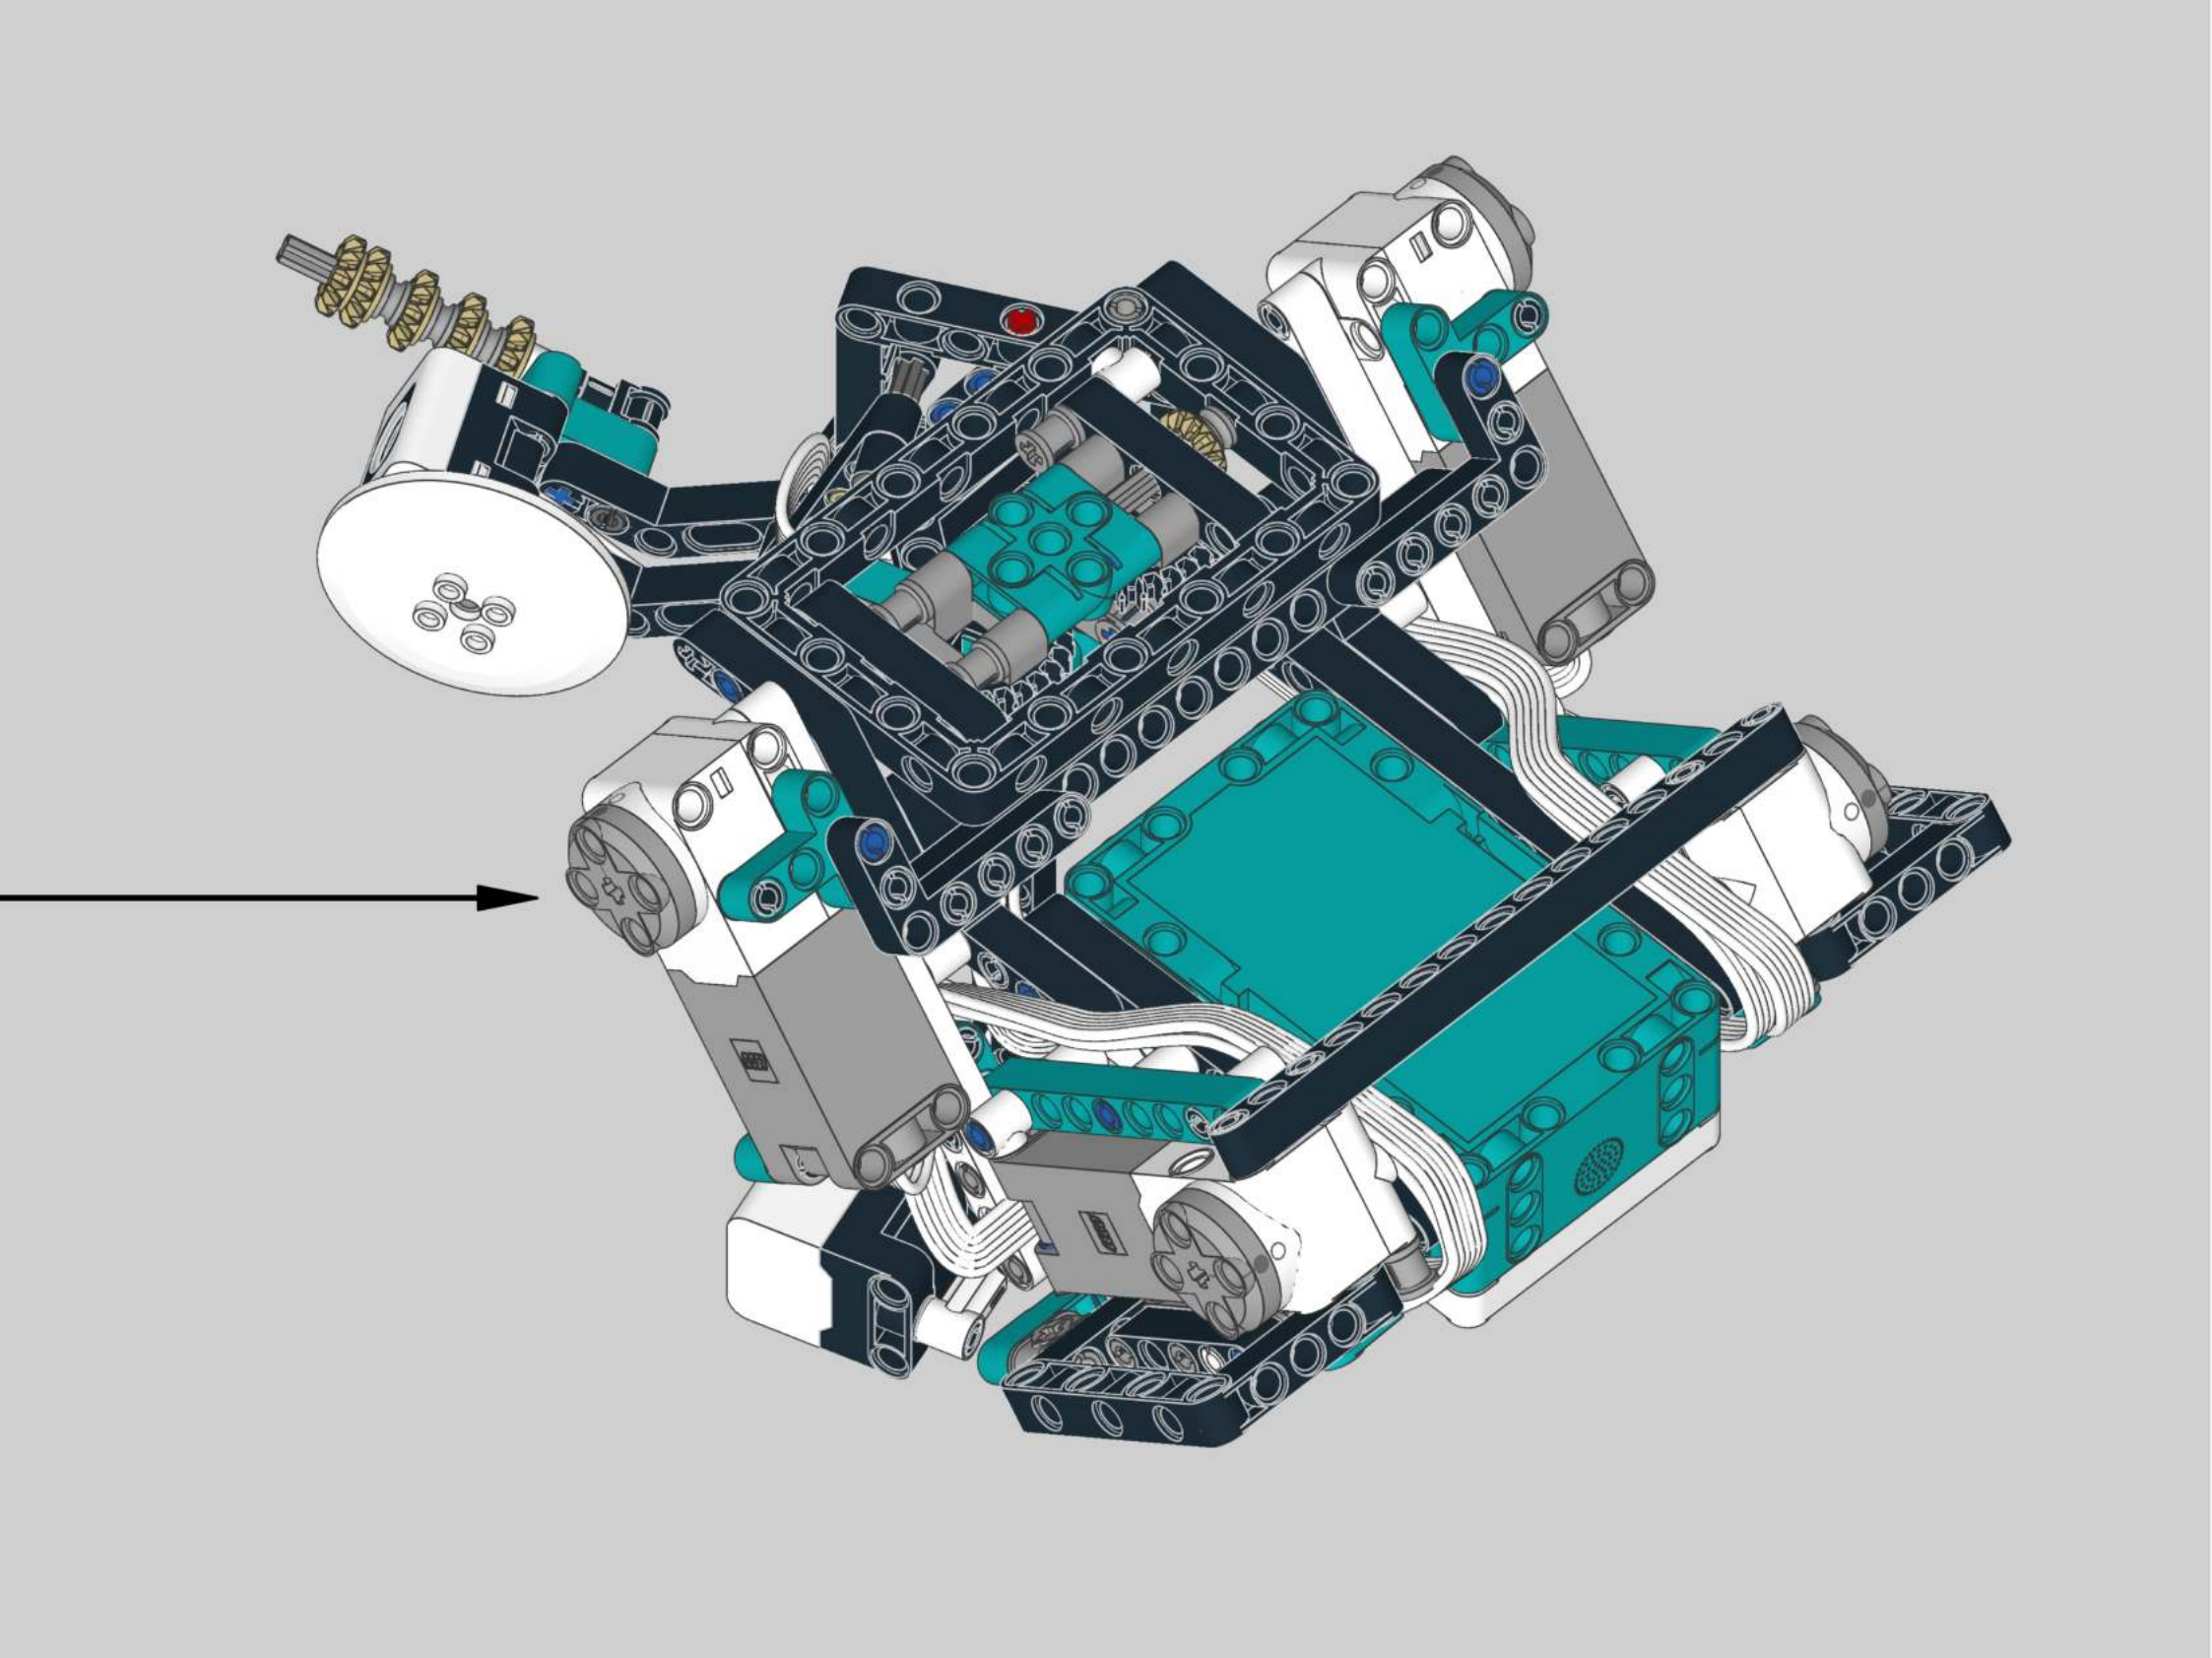

8

13

1x

11

1x

2x

1x

A parts list for step 11. It includes a blue pin (1x), two grey pins (2x), and one black Technic beam with 10 holes (1x). The number 11 is in a box in the top right corner.

13

1x

15

1x

15

8x

1x

13

2x

1x

1	3
	
1x	1x
	
2x	2x

1	2	3
		

9

1x

2x

9