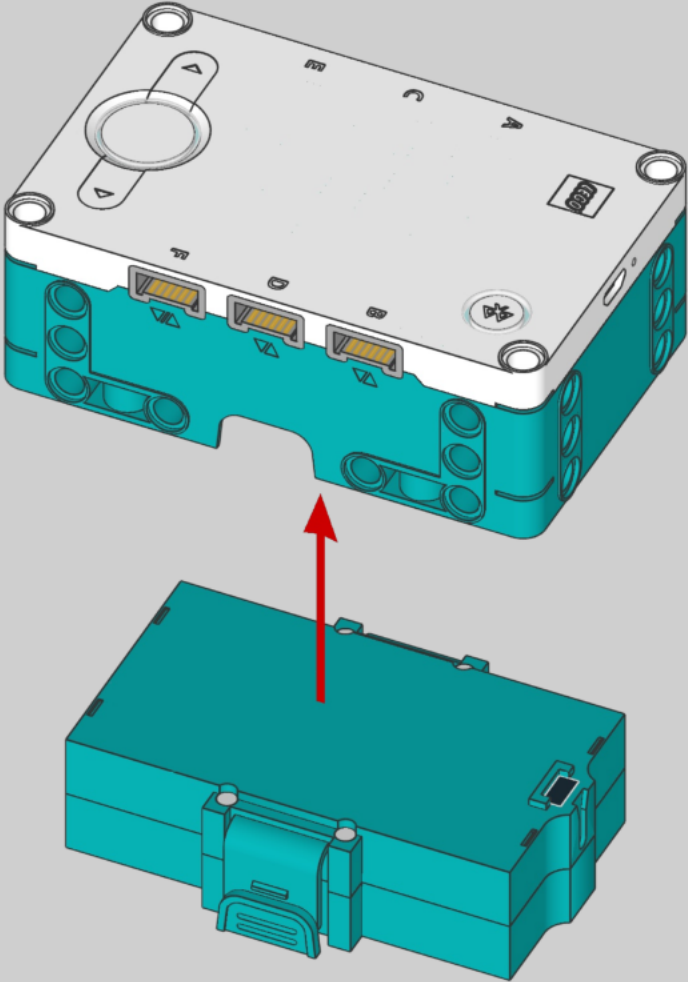

8

13

1x

11

1x

2x

1x

A parts list for step 11. It includes a blue pin (1x), two grey pins (2x), and one black Technic beam with 10 holes (1x). The number 11 is in a box in the top right corner.