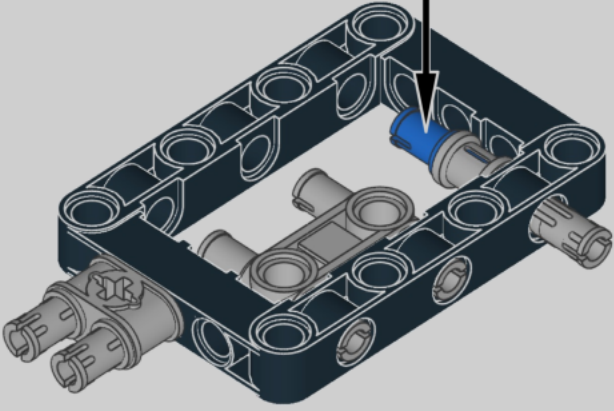

8

13

1x

11

1x

2x

1x

A parts list for step 11. It includes a blue pin (1x), two grey pins (2x), and one black Technic beam with 10 holes (1x). The number 11 is in a box in the top right corner.

13

1x

15

1x

15

8x

1x

13