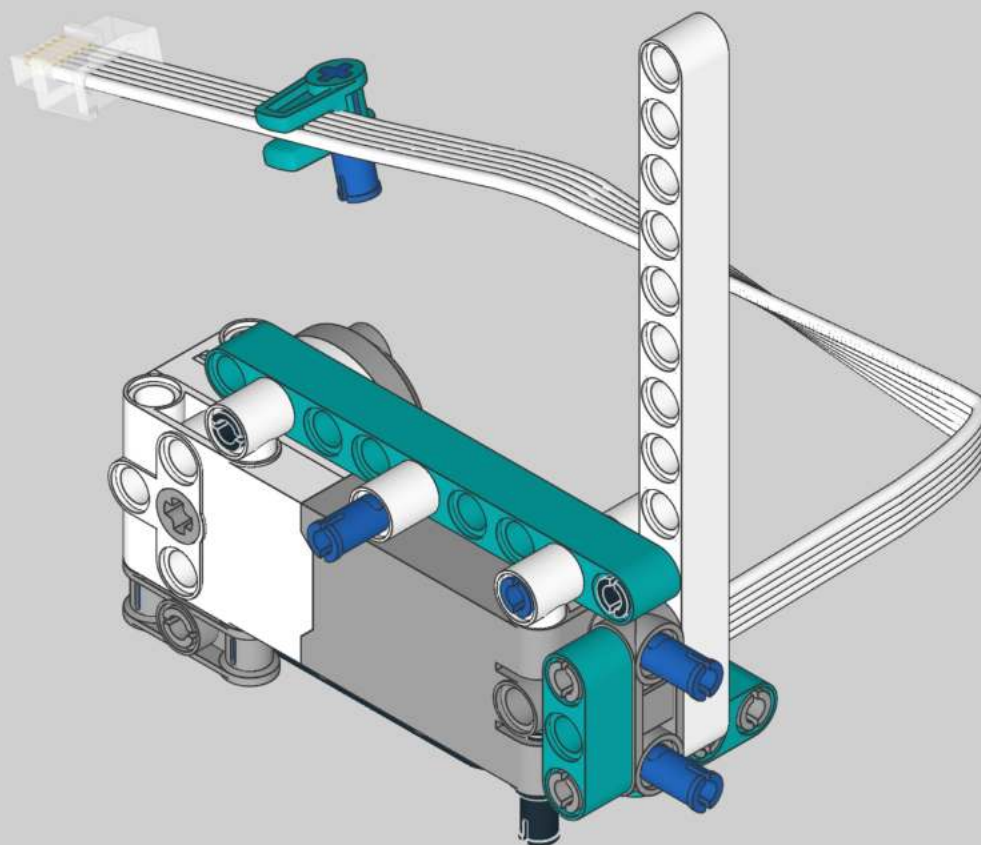

8

13

1x

11

1x

2x

1x

A parts list for step 11. It includes a blue pin (1x), two grey pins (2x), and one black Technic beam with 10 holes (1x). The number 11 is in a box in the top right corner.