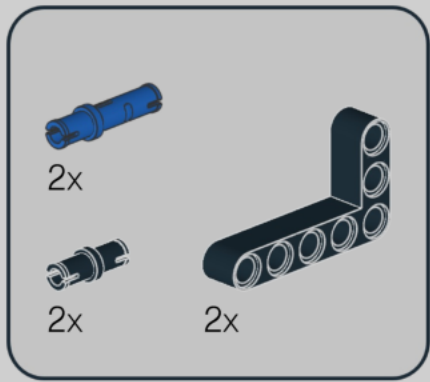

8

13

1x

11

1x

2x

1x

A parts list for step 11. It includes a blue pin (1x), two grey pins (2x), and one black Technic beam with 10 holes (1x). The number 11 is in a box in the top right corner.

13

1x

15

1x

15

8x

1x

13