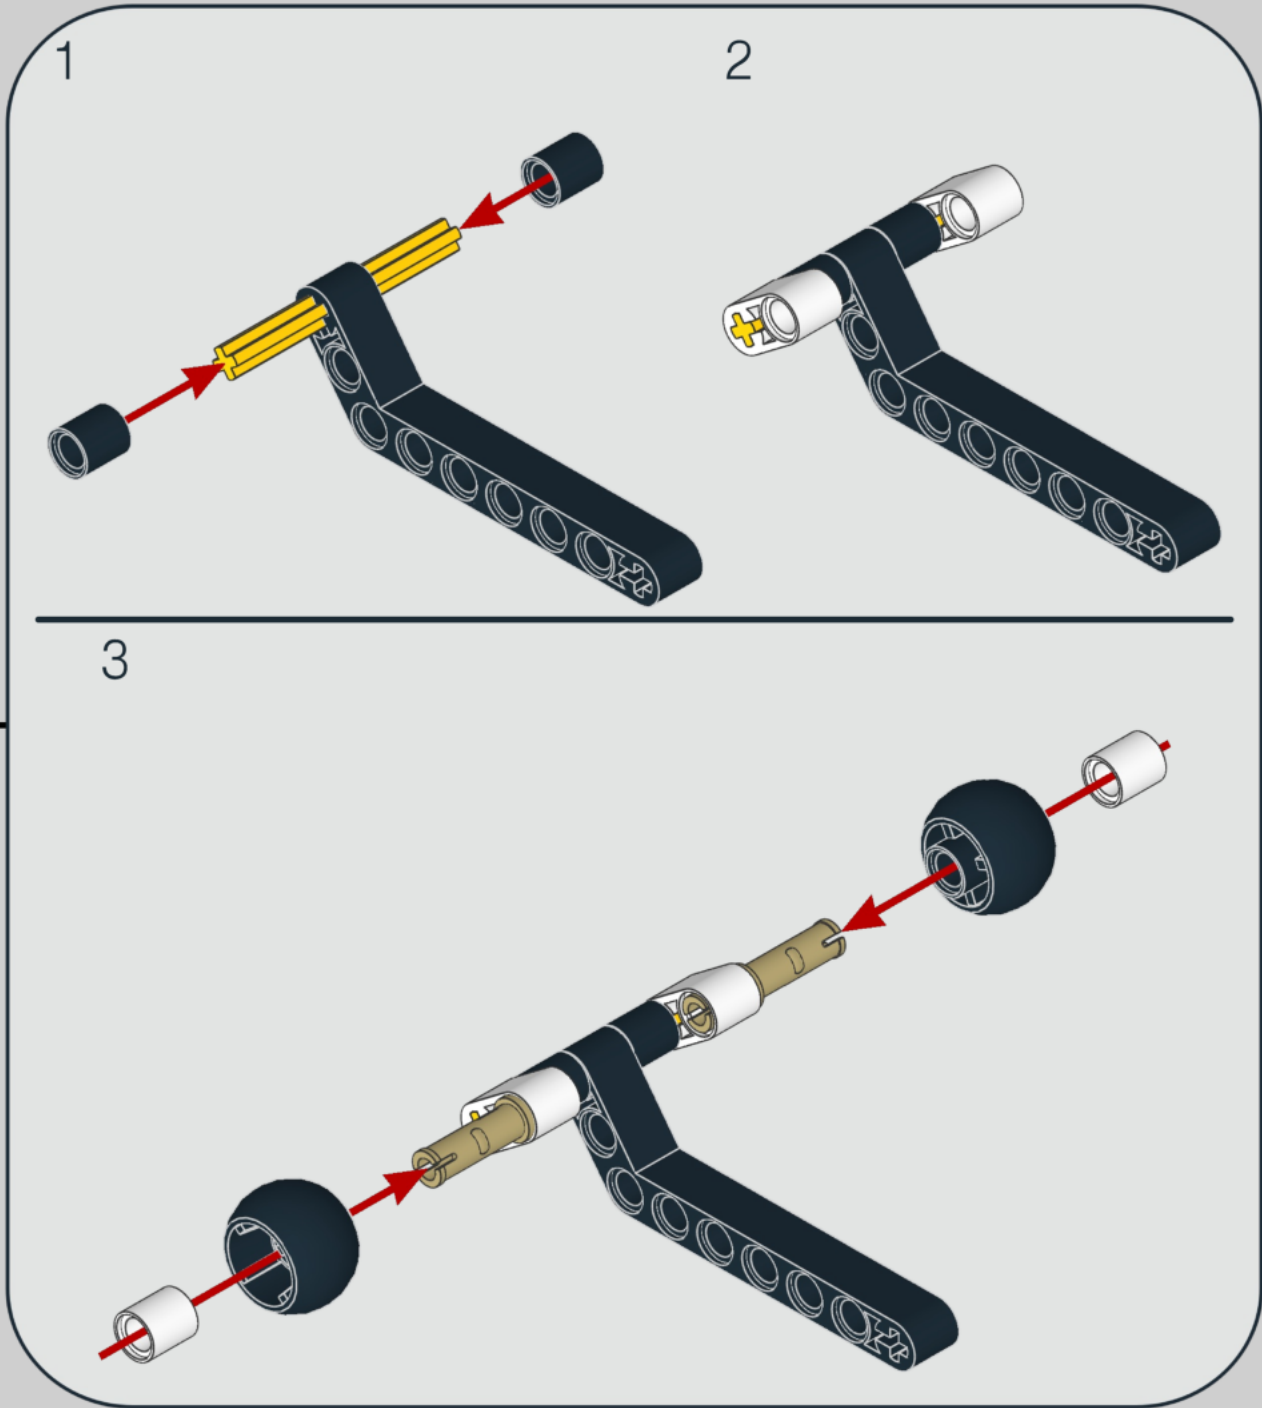

8

13

1x

11

1x

2x

1x

A parts list for step 11. It includes a blue pin (1x), two grey pins (2x), and one black Technic beam with 10 holes (1x). The number 11 is in a box in the top right corner.