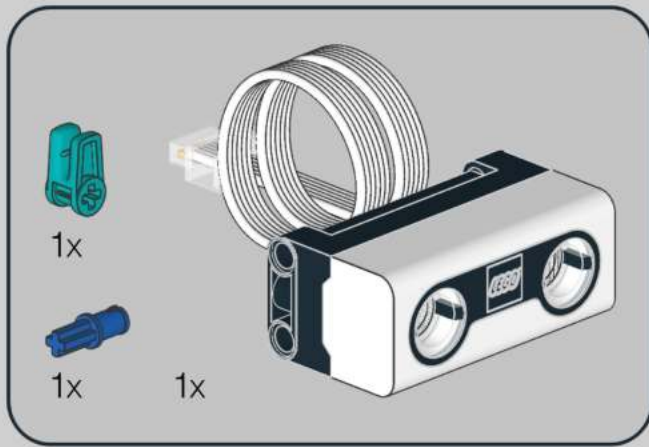

8

13

1x

11

1x

2x

1x

A parts list for step 11. It includes a blue pin (1x), two grey pins (2x), and one black Technic beam with 10 holes (1x). The number 11 is in a box in the top right corner.