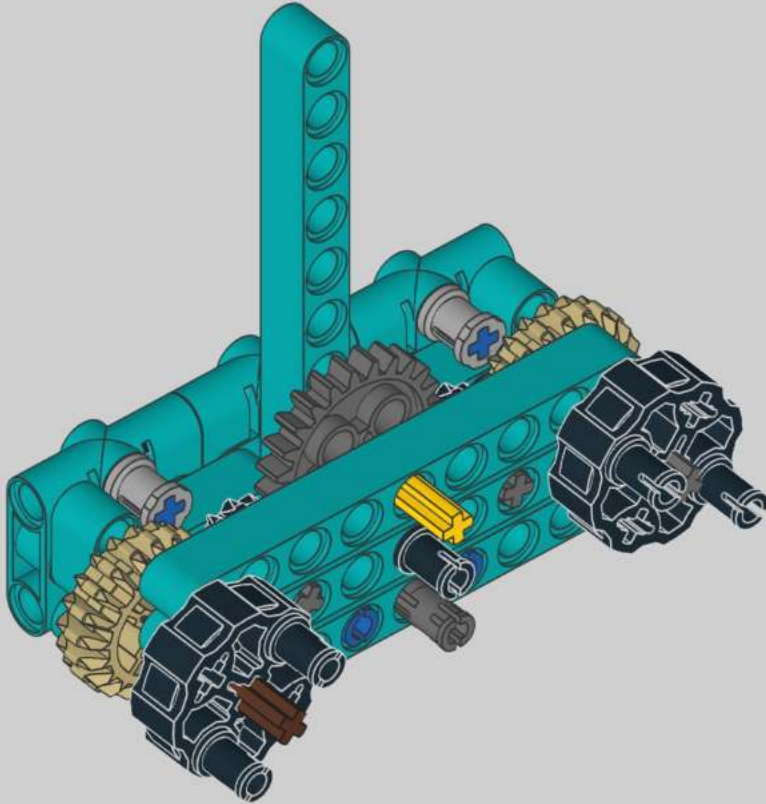

8

13

1x

11

1x

2x

1x

A parts list for step 11. It includes a blue pin (1x), two grey pins (2x), and one black Technic beam with 10 holes (1x). The number 11 is in a box in the top right corner.

1x

9

1x

2x

x2

x2

1x  4
1x 

x2