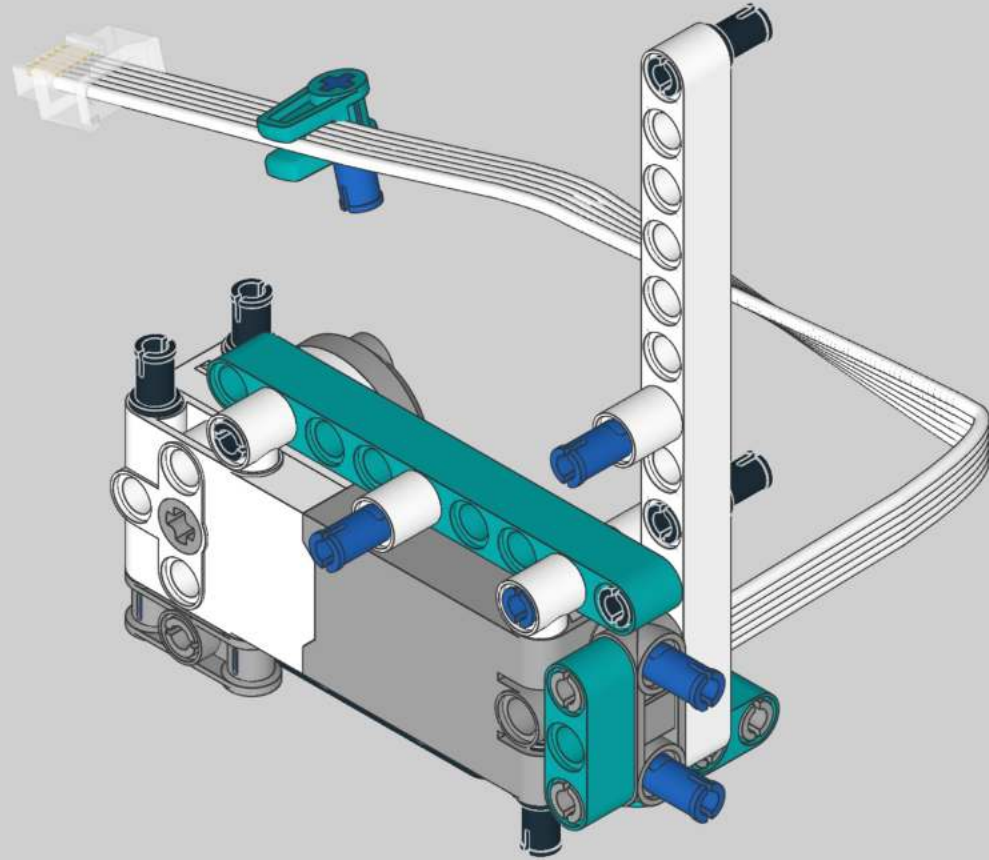

8

13

1x

11

1x

2x

1x

A parts list for step 11. It includes a blue pin (1x), two grey pins (2x), and one black Technic beam with 10 holes (1x). The number 11 is in a box in the top right corner.

13

1x

15

1x

15

8x

1x

13