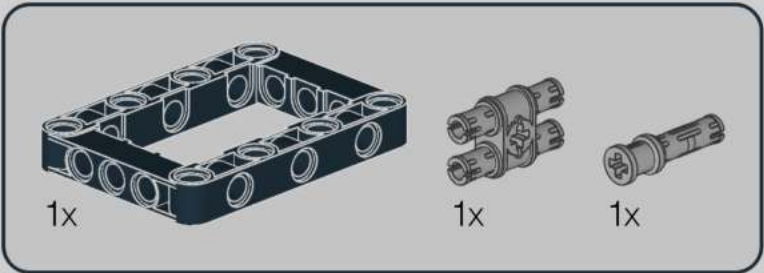

8

13

1x

11

1x

2x

1x

A parts list for step 11. It includes a blue pin (1x), two grey pins (2x), and one black Technic beam with 10 holes (1x). The number 11 is in a box in the top right corner.