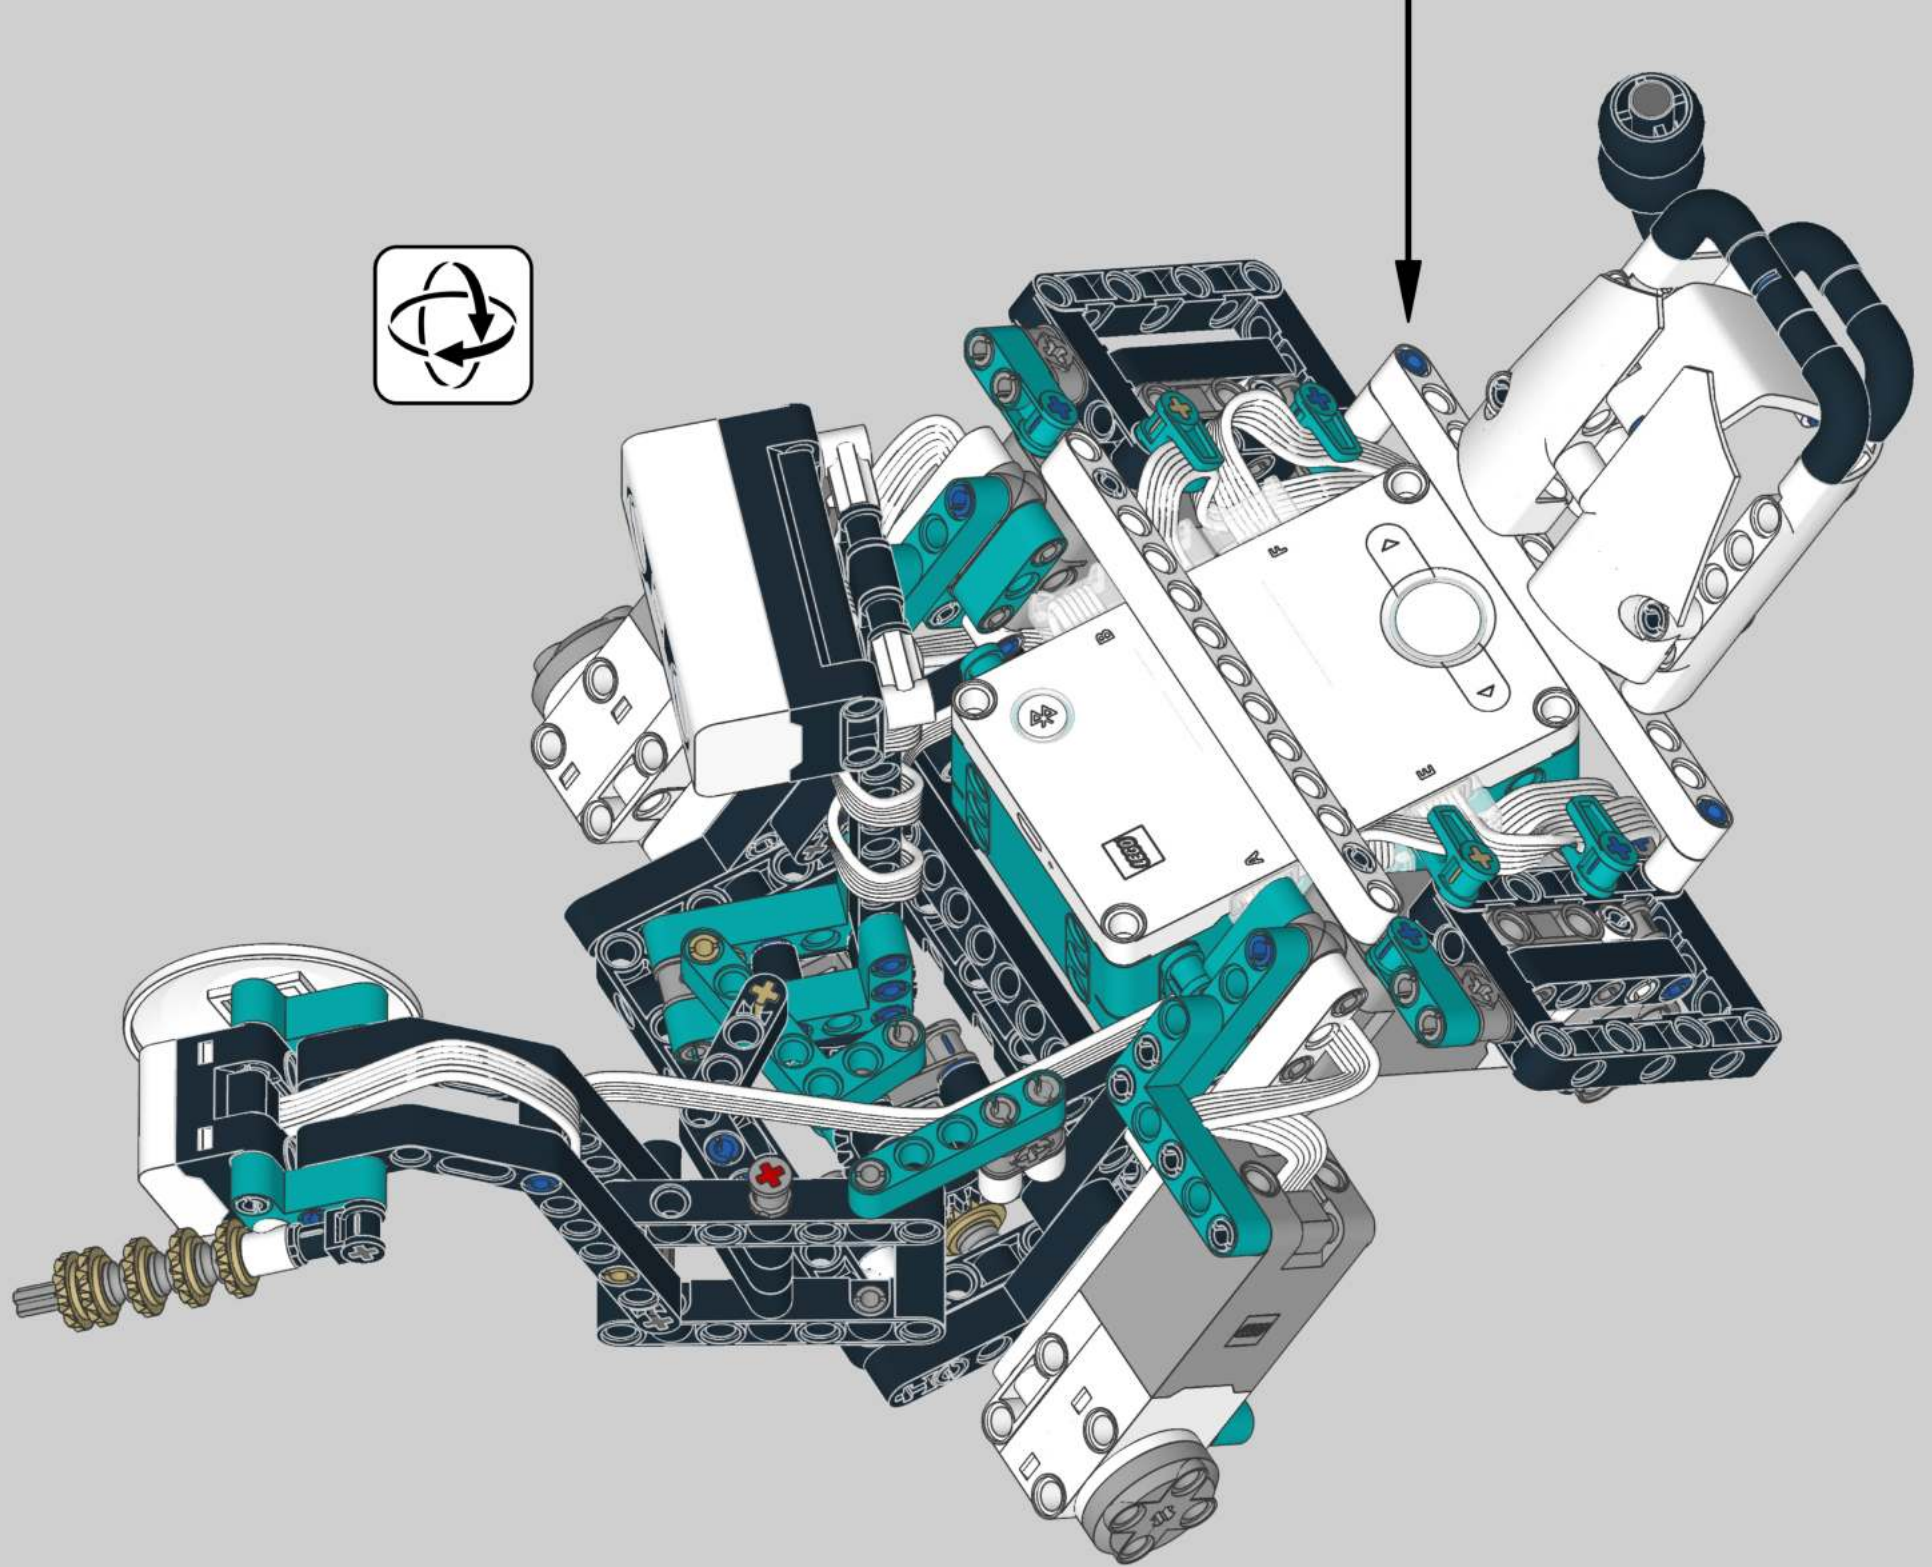

8

13

1x

11

1x

2x

1x

A parts list for step 11. It includes a blue pin (1x), two grey pins (2x), and one black Technic beam with 10 holes (1x). The number 11 is in a box in the top right corner.

2x

1x

1	3
	
1x	1x
	
2x	2x

1	2	3
		

9

1x

2x

9

1x

9

1x

2x

x2

x2

1x  4
1x 

x2