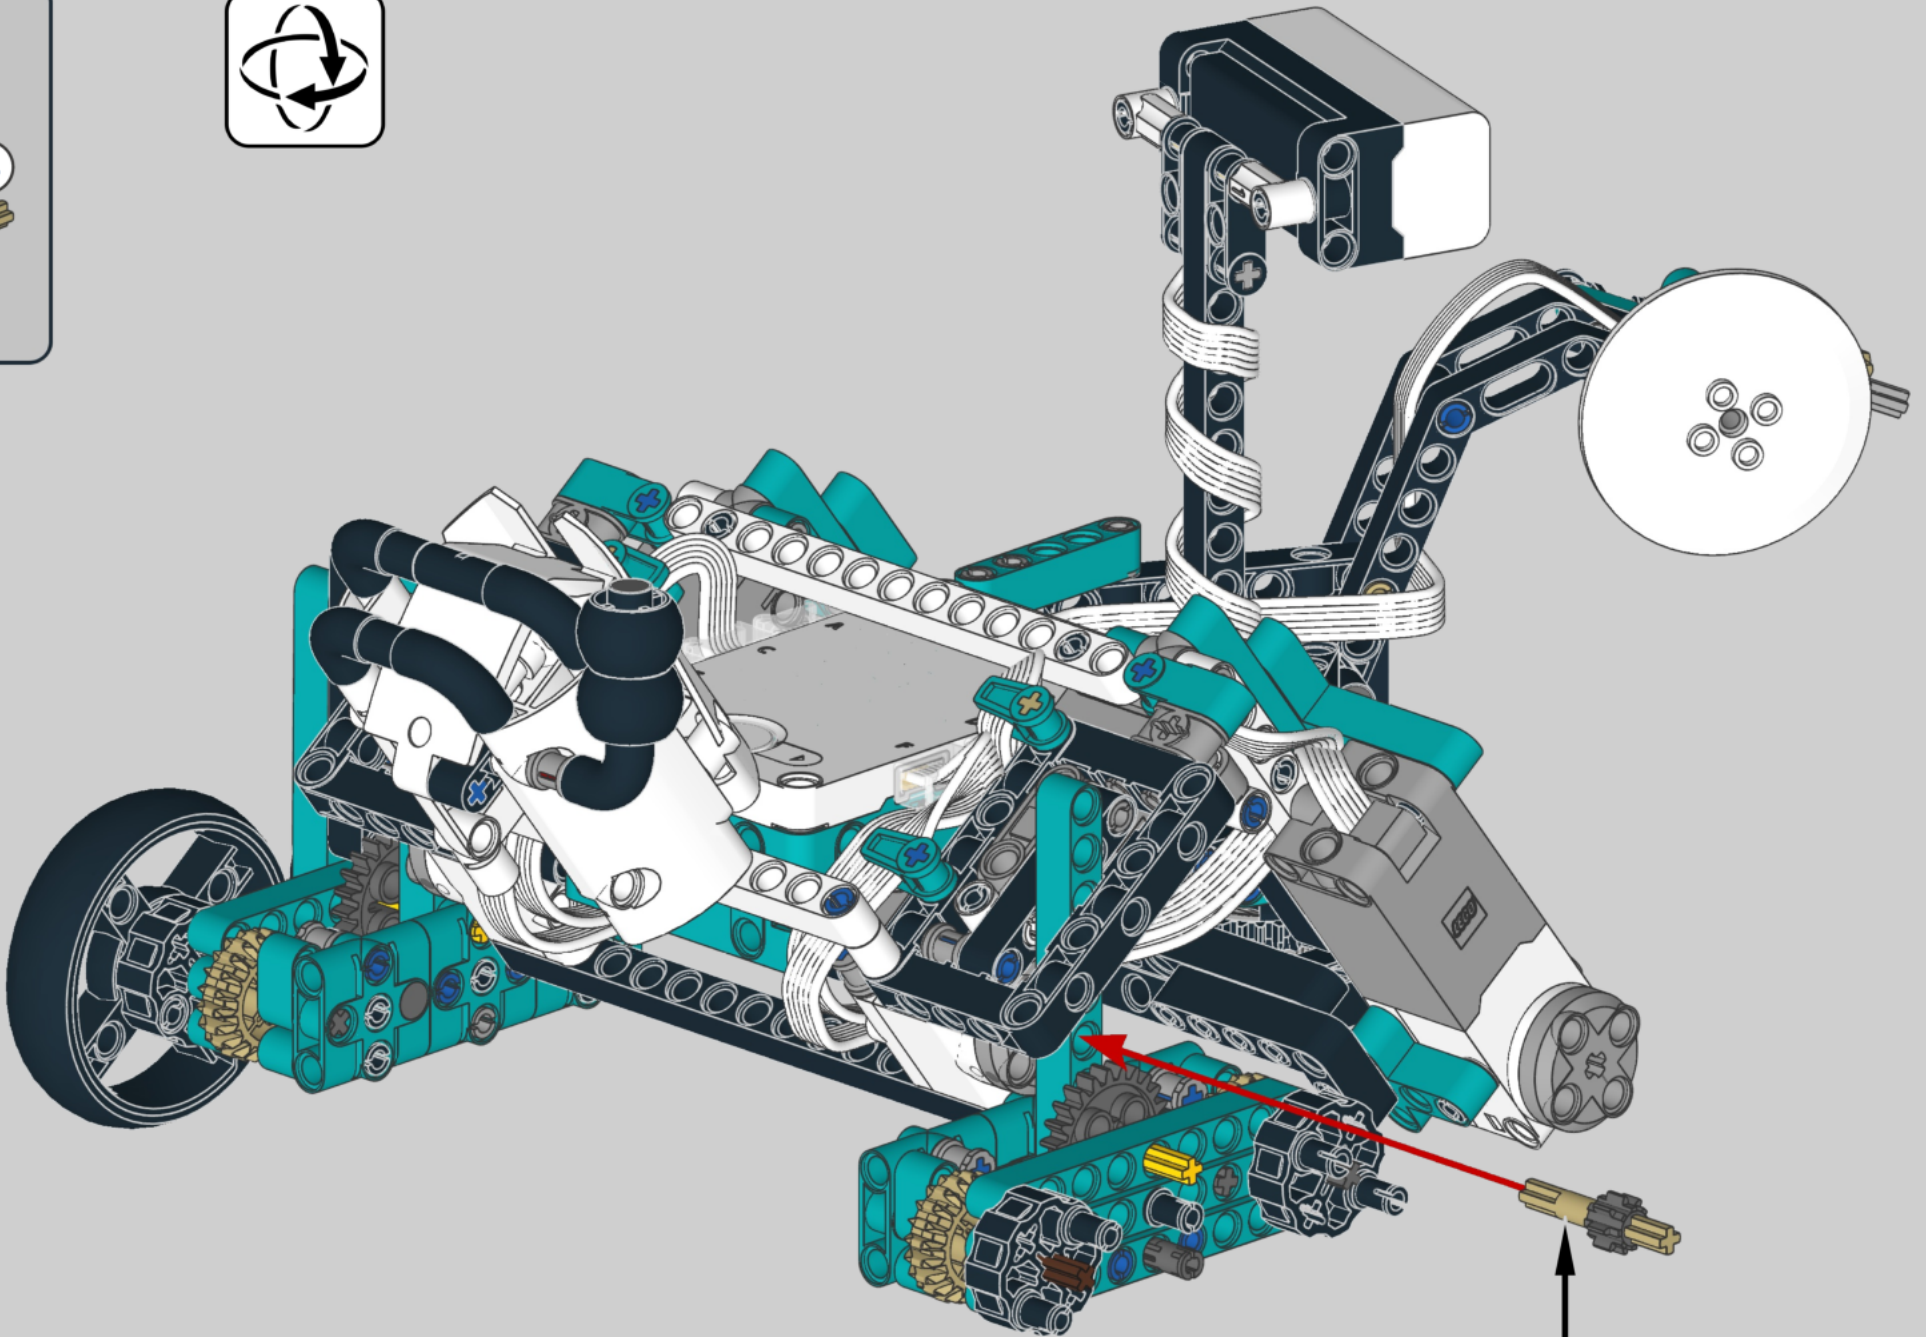

8

13

1x

11

1x

2x

1x

A parts list for step 11. It includes a blue pin (1x), two grey pins (2x), and one black Technic beam with 10 holes (1x). The number 11 is in a box in the top right corner.

1x

9

1x

2x

x2

x2

1x  4
1x 

x2