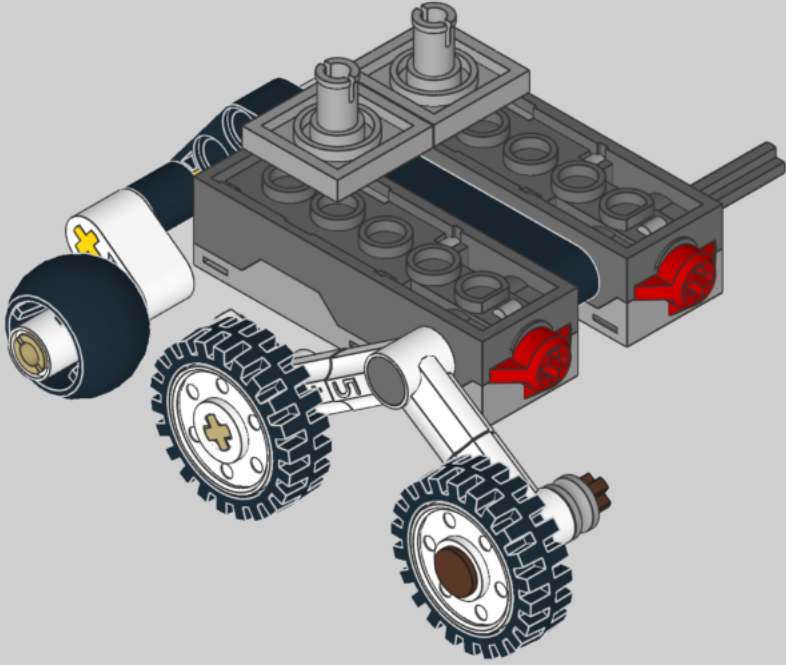

8

13

1x

11

1x

2x

1x

A parts list for step 11. It includes a blue pin (1x), two grey pins (2x), and one black Technic beam with 10 holes (1x). The number 11 is in a box in the top right corner.