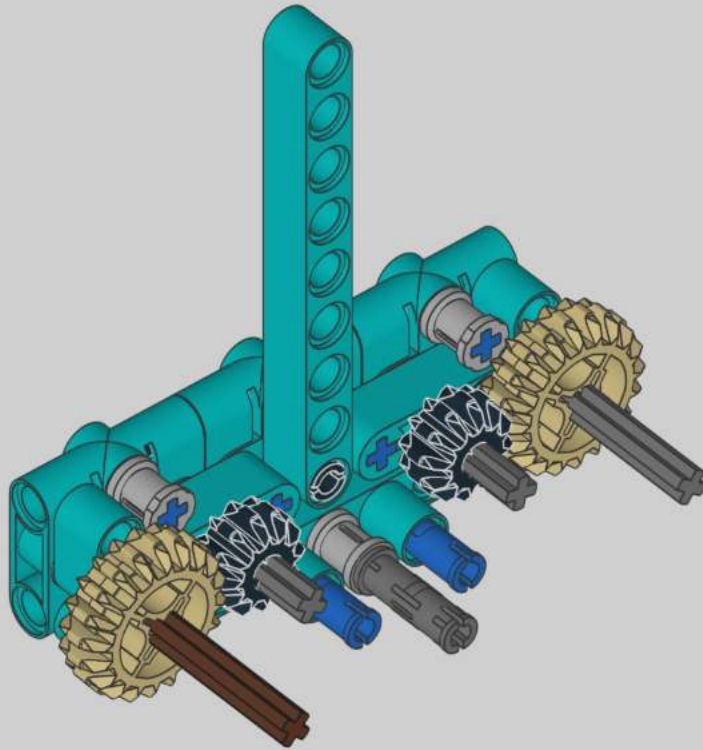

8

13

1x

11

1x

2x

1x

A parts list for step 11. It includes a blue pin (1x), two grey pins (2x), and one black Technic beam with 10 holes (1x). The number 11 is in a box in the top right corner.

2x

1x

1	3
	
1x	1x
	
2x	2x

1	2	3
		

9

1x

2x

9

1x

9

1x

2x

x2

x2

1x  4
1x 

x2