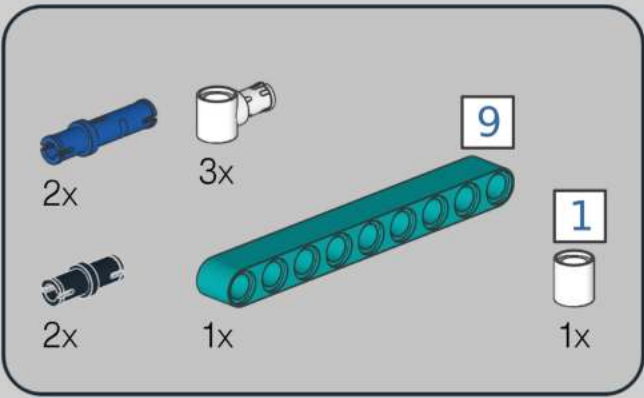

8

13

1x

11

1x

2x

1x

A parts list for step 11. It includes a blue pin (1x), two grey pins (2x), and one black Technic beam with 10 holes (1x). The number 11 is in a box in the top right corner.