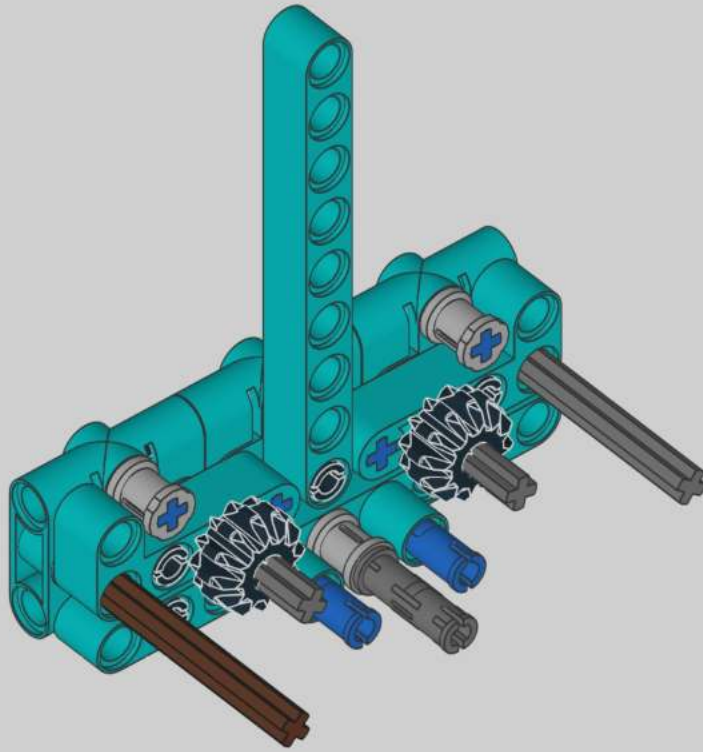

8

13

1x

11

1x

2x

1x

A parts list for step 11. It includes a blue pin (1x), two grey pins (2x), and one black Technic beam with 10 holes (1x). The number 11 is in a box in the top right corner.

2x

1x

1	3
	
1x	1x
	
2x	2x

1	2	3
		

9

1x

2x

9

1x

9

1x

2x

x2

x2

1x  4
1x 

x2