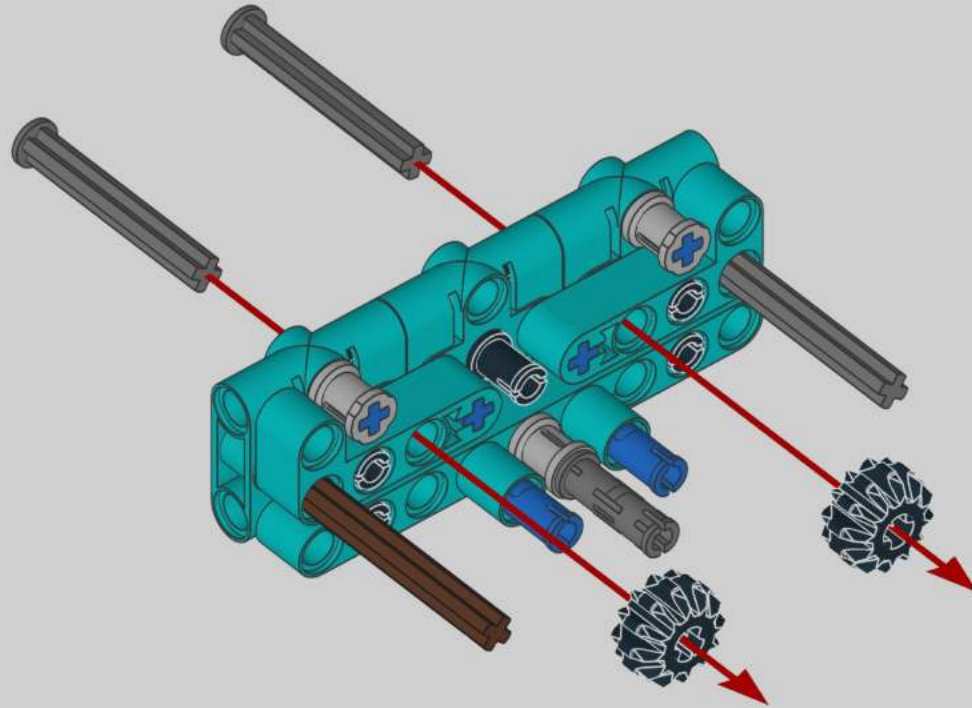

8

13

1x

11

1x

2x

1x

A parts list for step 11. It includes a blue pin (1x), two grey pins (2x), and one black Technic beam with 10 holes (1x). The number 11 is in a box in the top right corner.

2x

1x

1	3
	
1x	1x
	
2x	2x

1	2	3
		

9

1x

2x

9