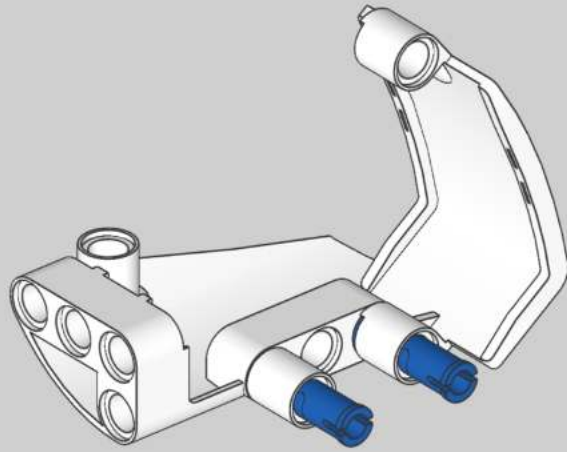

8

13

1x

11

1x

2x

1x

A parts list for step 11. It includes a blue pin (1x), two grey pins (2x), and one black Technic beam with 10 holes (1x). The number 11 is in a box in the top right corner.

13

1x

15

1x

15

8x

1x

13

2x

1x

1	3
	
1x	1x
	
2x	2x

1	2	3
		

9

1x

2x

9