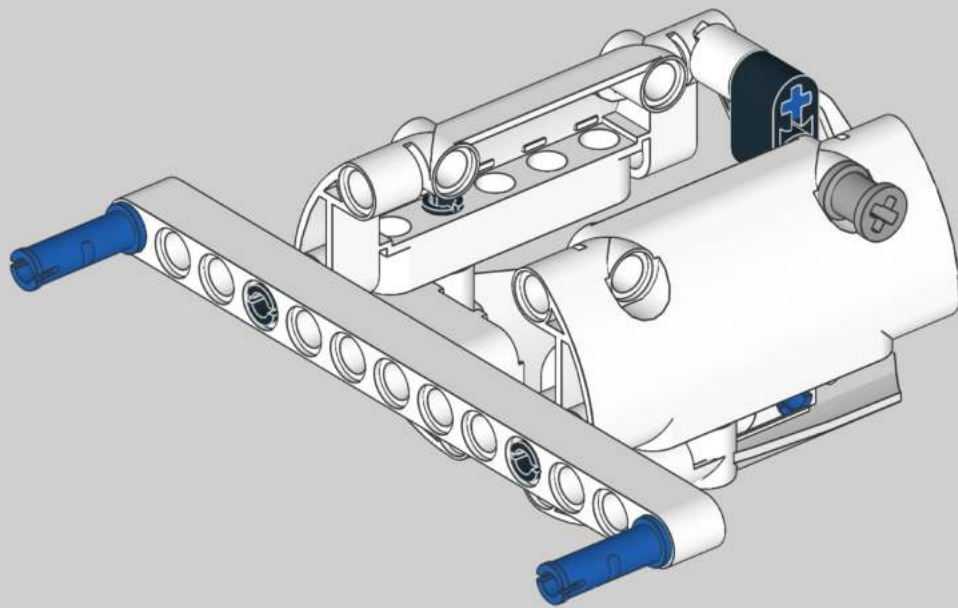

8

13

1x

11

1x

2x

1x

A parts list for step 11. It includes a blue pin (1x), two grey pins (2x), and one black Technic beam with 10 holes (1x). The number 11 is in a box in the top right corner.

13

1x

15

1x

15

8x

1x

13

2x

1x

1	3
	
1x	1x
	
2x	2x

1	2	3
		

9

1x

2x

9