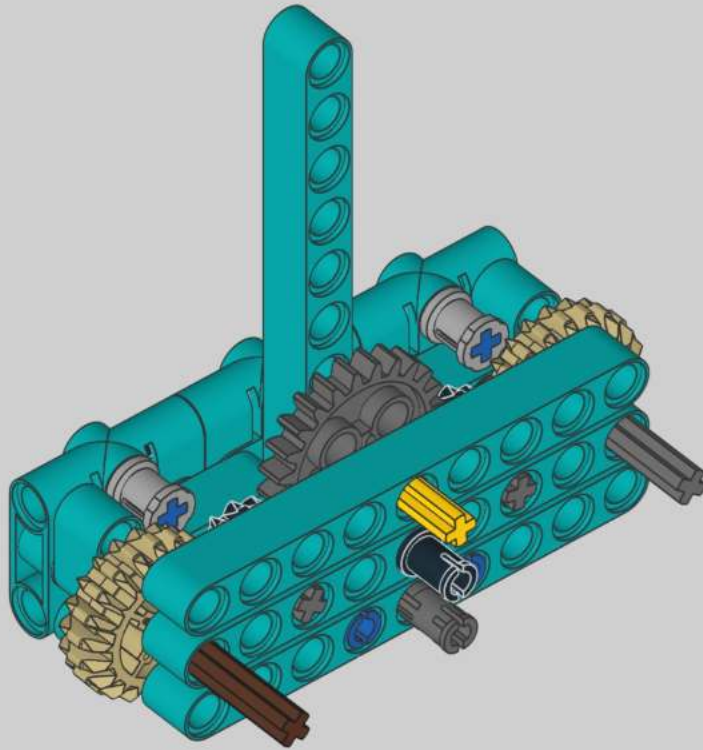

8

13

1x

11

1x

2x

1x

A parts list for step 11. It includes a blue pin (1x), two grey pins (2x), and one black Technic beam with 10 holes (1x). The number 11 is in a box in the top right corner.

1x

9

1x

2x

x2

x2

1x  4
1x 

x2